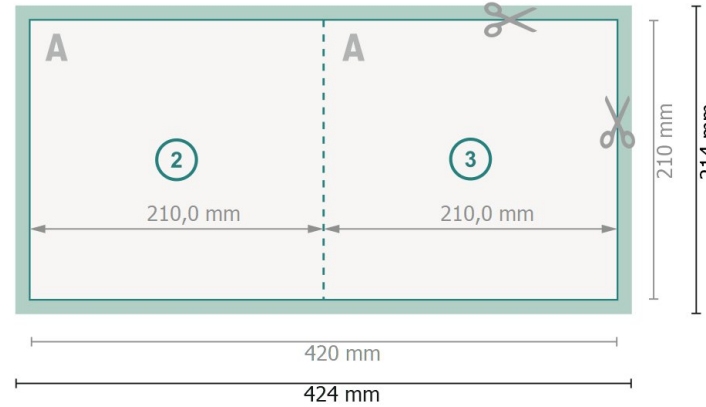

# Folded Cards with spot hot foil stamping, A4-Square

1 fold

Outside

Inside

**Dataformat (incl. 2 mm bleed):**

42,4 x 21,4 cm

**bleed:**

2 mm

**Trimmed size:**

42 x 21 cm

**Trimmed size (closed):**

21 x 21 cm

**Safety margin:**

4 mm

Maintaining space between the text/information and the edge of the trimmed format prevents undesirable cuts.

## Please note:

Allow for trim allowance and safety margin according to instructions.

Arrange background graphics, images or graphics up to the edge of the data format.

Tolerances may occur during production due to cutting, punching and folding processes.