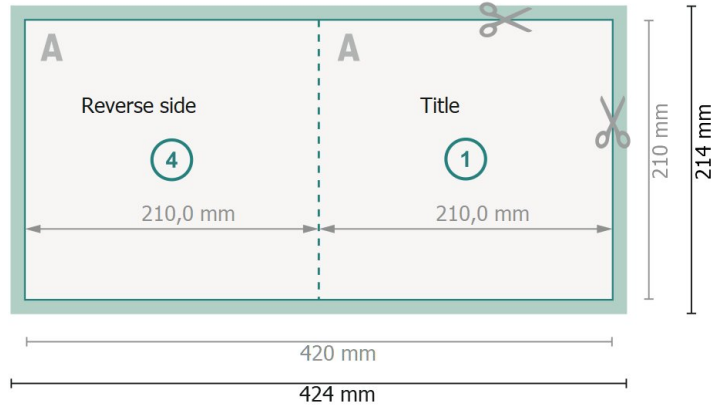

# Folded Cards with spot hot foil stamping, A4-Square

1 fold

Outside

Inside

**Dataformat (incl. 2 mm bleed):**

42,4 x 21,4 cm

**bleed:**

2 mm

**Trimmed size:**

42 x 21 cm

**Trimmed size (closed):**

21 x 21 cm

**Safety margin:**

4 mm

Maintaining space between the text/information and the edge of the trimmed format prevents undesirable cuts.

## Please note:

Allow for trim allowance and safety margin according to instructions.

Arrange background graphics, images or graphics up to the edge of the data format.

Tolerances may occur during production due to cutting, punching and folding processes.