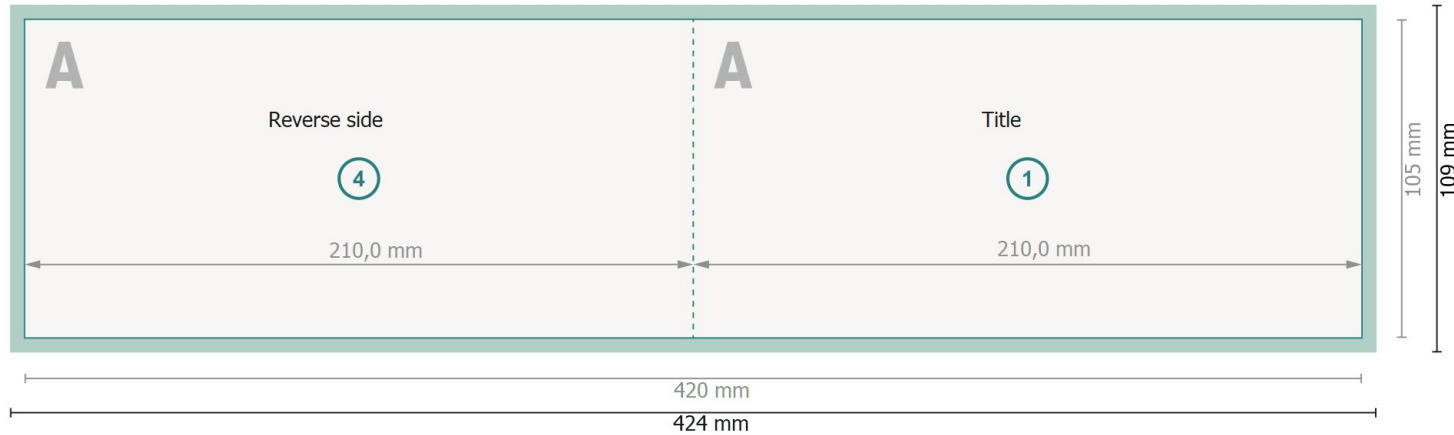

Folded Christmas cards with spot hot foil stamping, landscape, DL

1 fold

Outside

Dataformat (incl. 2 mm bleed):

42,4 x 10,9 cm

Trimmed size:

42 x 10,5 cm

bleed:

2 mm

Trimmed size (closed):

21 x 10,5 cm

Safety margin:

4 mm

Maintaining space between the text/information and the edge of the trimmed format prevents undesirable cuts.

Inside

Explanation of symbols

Arrange background graphics, images or graphics up to the edge of the data format.

Tolerances may occur during production due to cutting, punching and folding processes.

Printing data: Instructions and templates can be found under the menu item *Printing data* at www.onlineprinters.com