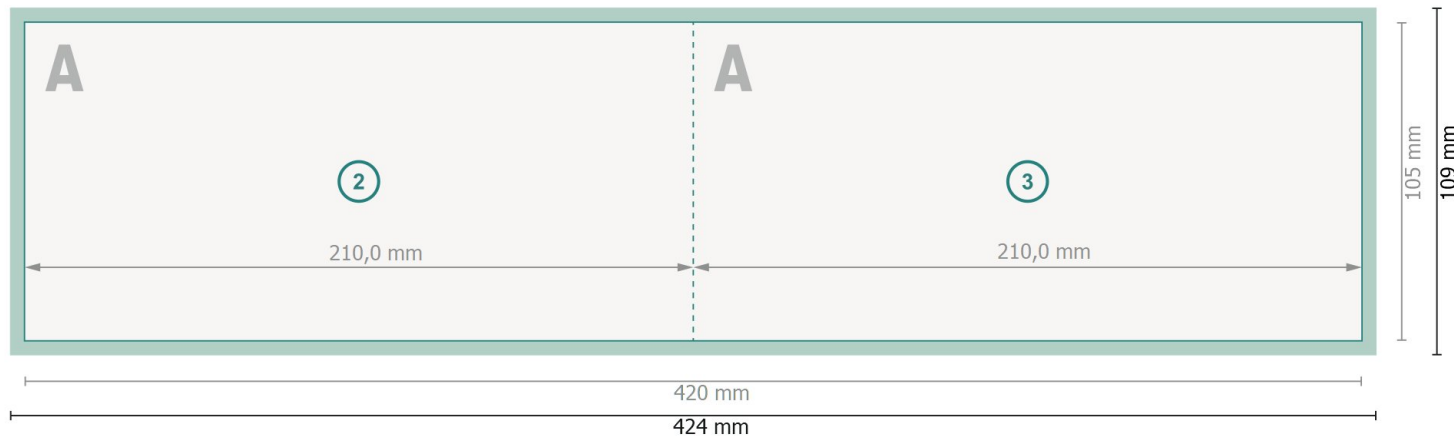

Folded Christmas cards with spot hot foil stamping, landscape, DL

1 fold

Outside

Dataformat (incl. 2 mm bleed):

42,4 x 10,9 cm

Trimmed size:

42 x 10,5 cm

bleed:

2 mm

Trimmed size (closed):

21 x 10,5 cm

Safety margin:

4 mm

Maintaining space between the text/information and the edge of the trimmed format prevents undesirable cuts.

Inside

Explanation of symbols

 Bleed

 Reading direction

 Trimmed size

 Data format

 We will cut/perforate your product here

 Creasing/Folding

Please note:

Allow for trim allowance and safety margin according to instructions.