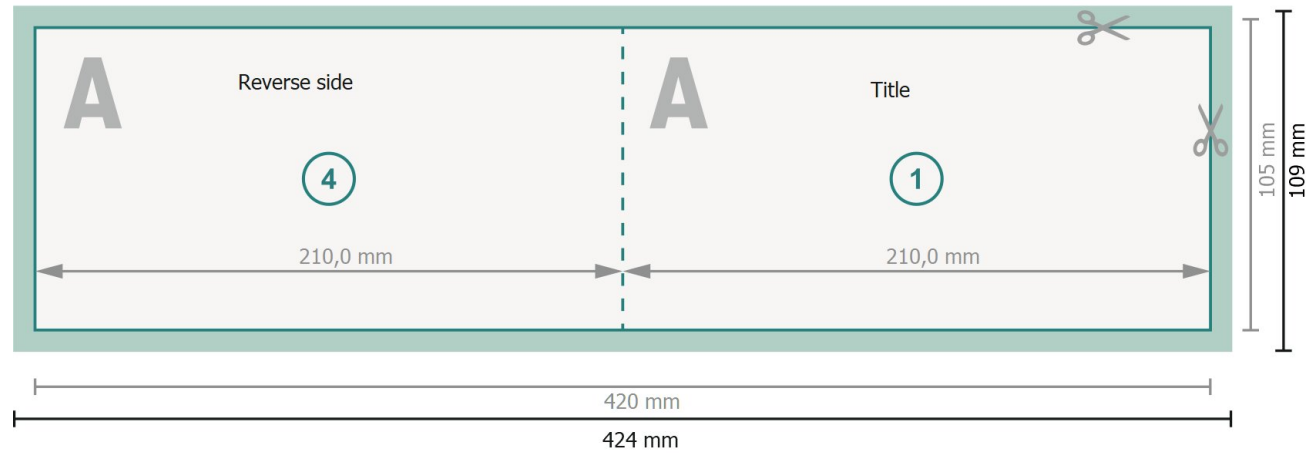

Folded Cards Landscape with spot UV varnish, DL

1 fold

Outside

Dataformat (incl. 2 mm bleed):

42,4 x 10,9 cm

bleed:

2 mm

Trimmed size:

42 x 10,5 cm

Trimmed size (closed):

21 x 10,5 cm

Safety margin:

4 mm

Maintaining space between the text/information and the edge of the trimmed format prevents undesirable cuts.

Inside

Explanation of symbols

 Bleed

 Reading direction

 Trimmed size

 Data format

 We will cut/perforate your product here

 Creasing/Folding

Please note:

Allow for trim allowance and safety margin according to instructions.

Arrange background graphics, images or graphics up to the edge of the data format.

Tolerances may occur during production due to cutting, punching and folding processes.

Printing data: Instructions and templates can be found under the menu item *Printing data* at www.onlineprinters.com