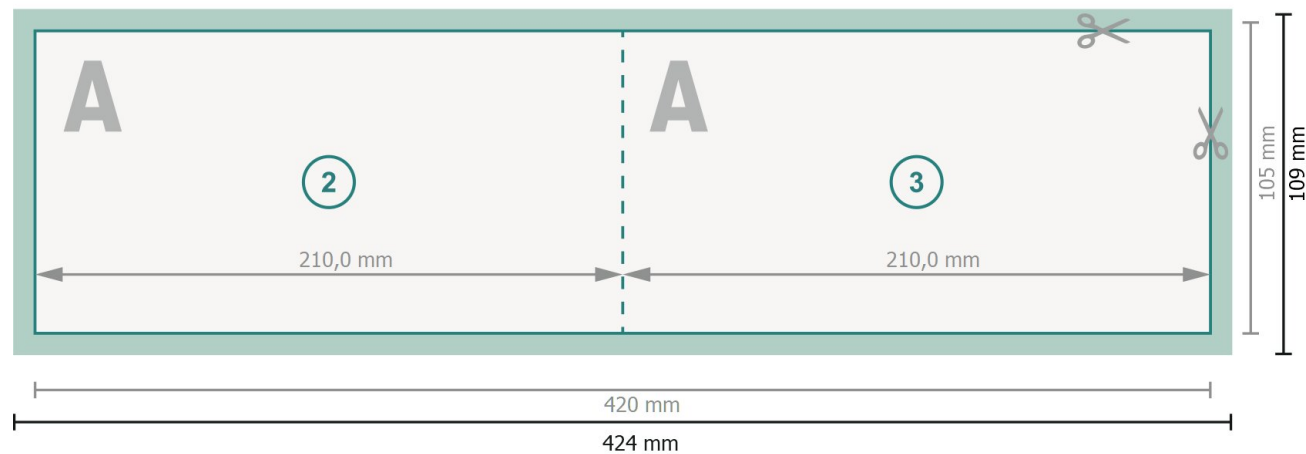

Folded Cards Landscape with spot UV varnish, DL

1 fold

Outside

Dataformat (incl. 2 mm bleed):

42,4 x 10,9 cm

bleed:

2 mm

Trimmed size:

42 x 10,5 cm

Trimmed size (closed):

21 x 10,5 cm

Safety margin:

4 mm

Maintaining space between the text/information and the edge of the trimmed format prevents undesirable cuts.

Inside

Explanation of symbols

 Bleed

 Reading direction

 Trimmed size

 Data format

 We will cut/perforate your product here

 Creasing/Folding

Please note:

Allow for trim allowance and safety margin according to instructions.

Arrange background graphics, images or graphics up to the edge of the data format.

Tolerances may occur during production due to cutting, punching and folding processes.

Printing data: Instructions and templates can be found under the menu item *Printing data* at www.onlineprinters.com