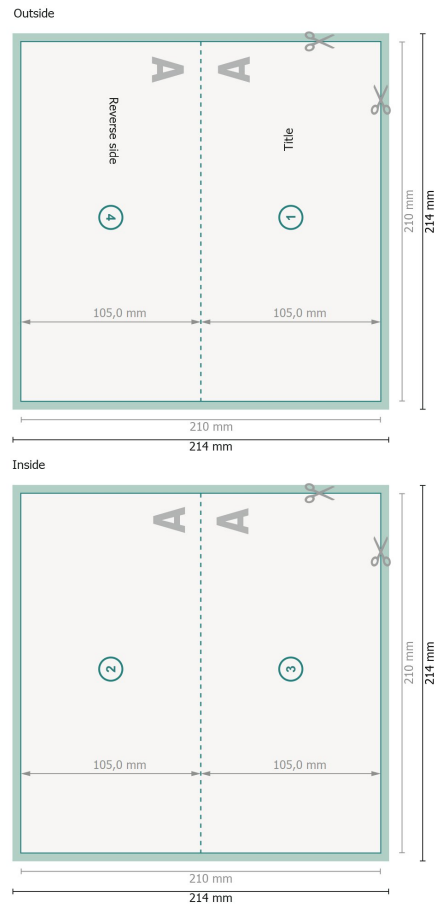

Folded Christmas cards with spot UV varnish, DL landscape, long side creasing

1 fold

Dataformat (incl. 2 mm bleed):

21,4 x 21,4 cm

bleed:

2 mm

Trimmed size:

21 x 21 cm

Trimmed size (closed):

21 x 10,5 cm

Safety margin:

4 mm

Maintaining space between the text/information and the edge of the trimmed format prevents undesirable cuts.

Explanation of symbols

 Bleed

 Reading direction

 Trimmed size

 Data format

 We will cut/perforate your product here

 Creasing/Folding

Please note:

Allow for trim allowance and safety margin according to instructions.

Arrange background graphics, images or graphics up to the edge of the data format.