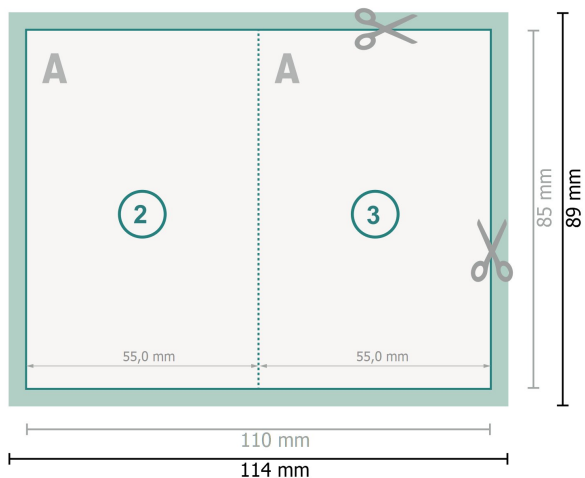

Folded Cards with spot hot foil stamping, Portrait, 5.5 x 8.5 cm

1 fold

Dataformat (incl. 2 mm bleed):

11,4 x 8,9 cm

bleed:

2 mm

Trimmed size:

11 x 8,5 cm

Trimmed size (closed):

5,5 x 8,5 cm

Safety margin:

4 mm

Maintaining space between the text/information and the edge of the trimmed format prevents undesirable cuts.

Explanation of symbols

 Bleed

 Reading direction

 Trimmed size

 Data format

 We will cut/perforate your product here

 Creasing/Folding

Please note:

Allow for trim allowance and safety margin according to instructions.

Arrange background graphics, images or graphics up to the edge of the data format.