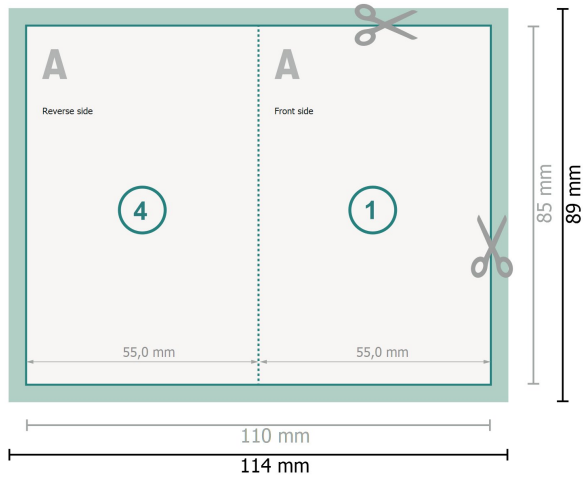

Folded Cards with spot hot foil stamping, Portrait, 5.5 x 8.5 cm

1 fold

Dataformat (incl. 2 mm bleed):

11,4 x 8,9 cm

bleed:

2 mm

Trimmed size:

11 x 8,5 cm

Trimmed size (closed):

5,5 x 8,5 cm

Safety margin:

4 mm

Maintaining space between the text/information and the edge of the trimmed format prevents undesirable cuts.

Explanation of symbols

 Bleed

 Reading direction

 Trimmed size

 Data format

 We will cut/perforate your product here

 Creasing/Folding

Please note:

Allow for trim allowance and safety margin according to instructions.

Arrange background graphics, images or graphics up to the edge of the data format.