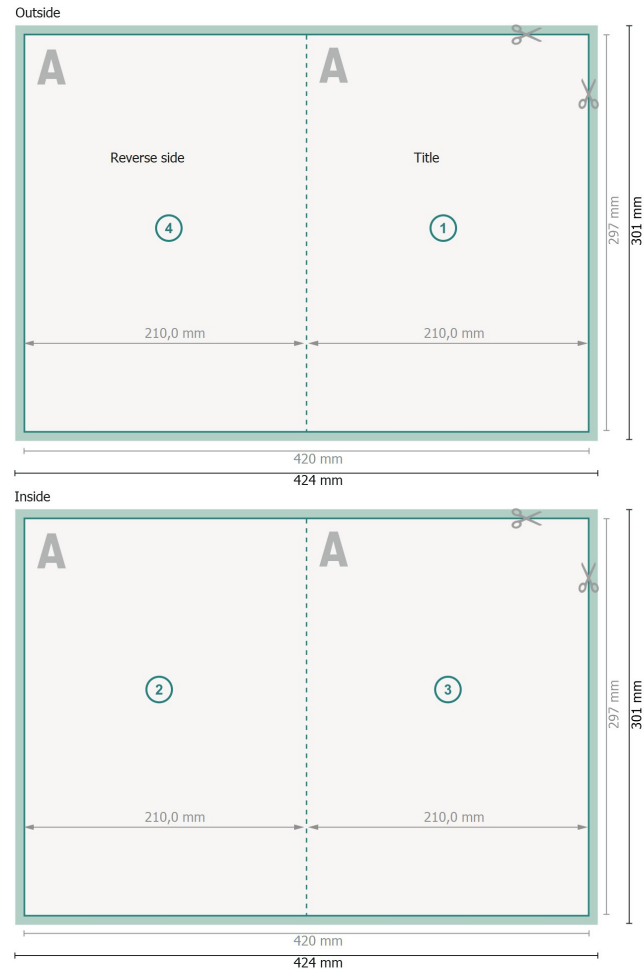

Folded Cards Portrait with spot UV varnish, A4

1 fold

Dataformat (incl. 2 mm bleed):

42,4 x 30,1 cm

bleed:

2 mm

Trimmed size:

42 x 29,7 cm

Trimmed size (closed):

21 x 29,7 cm

Safety margin:

4 mm

Maintaining space between the text/information and the edge of the trimmed format prevents undesirable cuts.

Explanation of symbols

 Bleed

 Reading direction

 Trimmed size

 Data format

 We will cut/perforate your product here

 Creasing/Folding

Please note:

Allow for trim allowance and safety margin according to instructions.

Arrange background graphics, images or graphics up to the edge of the data format.

Tolerances may occur during production due to cutting, punching and folding processes.

Printing data: Instructions and templates can be found under the menu item *Printing data* at www.onlineprinters.com