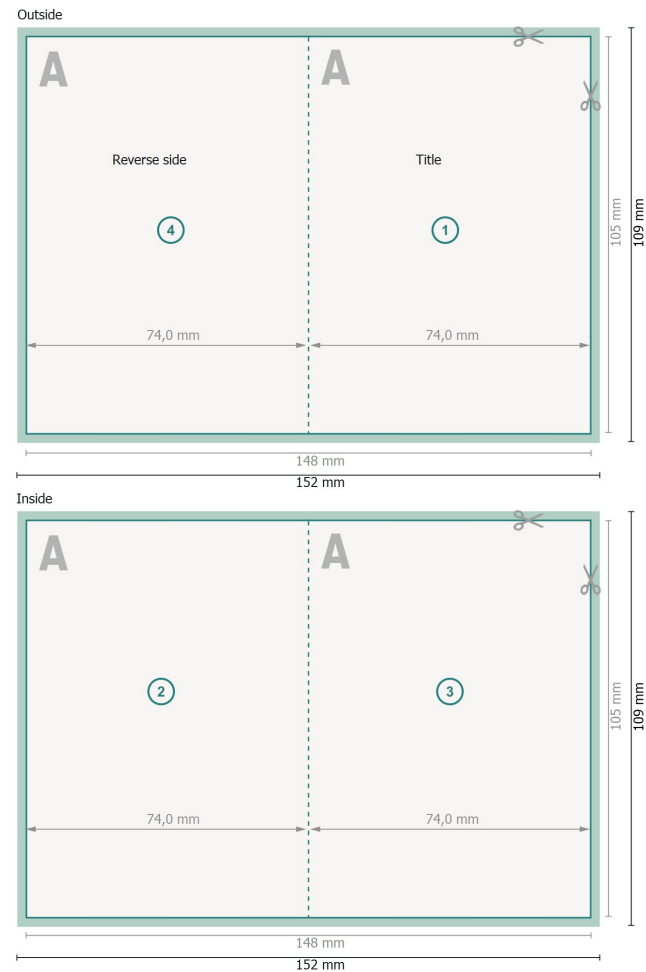

# Folded Cards Portrait with spot relief varnish, A7

1 fold

**Dataformat (incl. 2 mm bleed):**

15,2 x 10,9 cm

**bleed:**

2 mm

**Trimmed size:**

14,8 x 10,5 cm

**Trimmed size (closed):**

7,4 x 10,5 cm

**Safety margin:**

4 mm

Maintaining space between the text/information and the edge of the trimmed format prevents undesirable cuts.

## Explanation of symbols

 Bleed

 Reading direction

 Trimmed size

 Data format

 We will cut/perforate your product here

 Creasing/Folding

## Please note:

Allow for trim allowance and safety margin according to instructions.

Arrange background graphics, images or graphics up to the edge of the data format.

Tolerances may occur during production due to cutting, punching and folding processes.