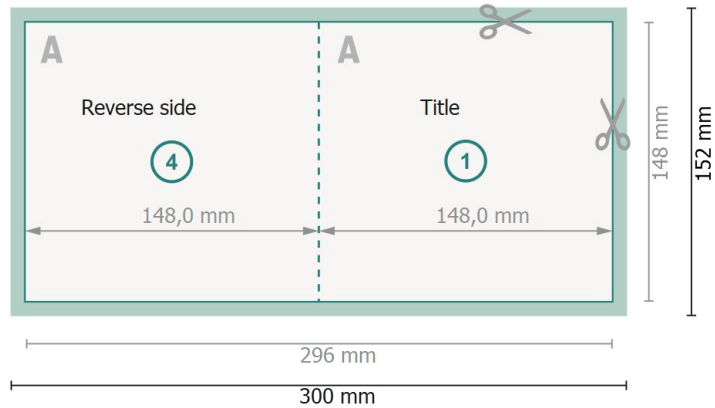

Folded Cards with spot relief varnish, A5-Square

1 fold

Outside

Inside

Dataformat (incl. 2 mm bleed):

30 x 15,2 cm

bleed:

2 mm

Trimmed size:

29,6 x 14,8 cm

Trimmed size (closed):

14,8 x 14,8 cm

Safety margin:

4 mm

Maintaining space between the text/information and the edge of the trimmed format prevents undesirable cuts.

Please note:

Allow for trim allowance and safety margin according to instructions.

Arrange background graphics, images or graphics up to the edge of the data format.

Tolerances may occur during production due to cutting, punching and folding processes.