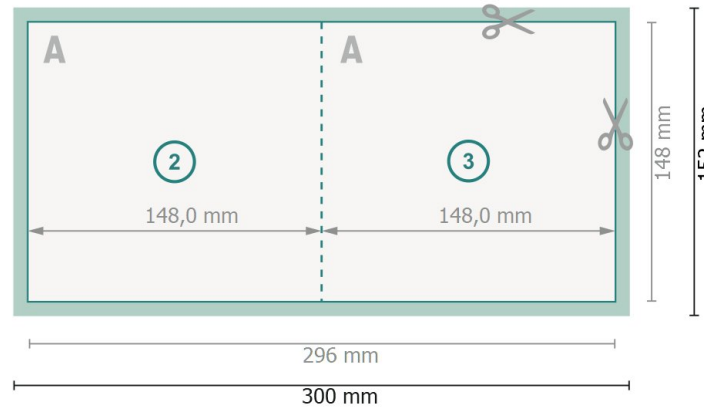

Folded Cards with spot relief varnish, A5-Square

1 fold

Outside

Inside

Dataformat (incl. 2 mm bleed):

30 x 15,2 cm

bleed:

2 mm

Trimmed size:

29,6 x 14,8 cm

Trimmed size (closed):

14,8 x 14,8 cm

Safety margin:

4 mm

Maintaining space between the text/information and the edge of the trimmed format prevents undesirable cuts.

Please note:

Allow for trim allowance and safety margin according to instructions.

Arrange background graphics, images or graphics up to the edge of the data format.

Tolerances may occur during production due to cutting, punching and folding processes.