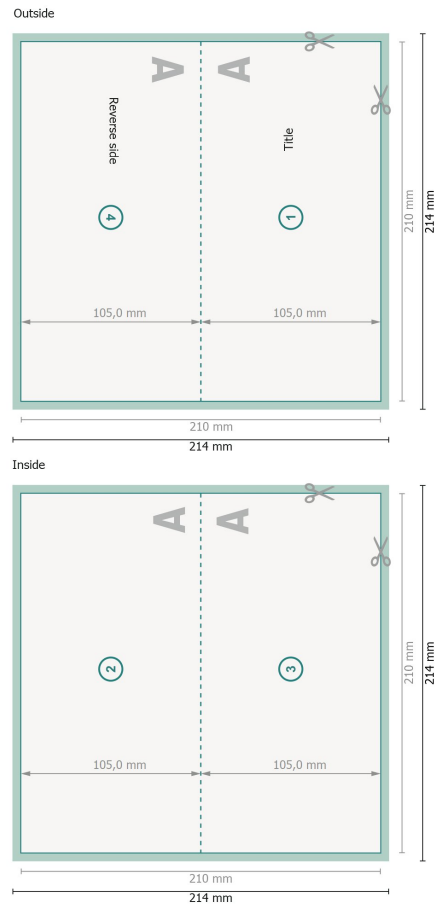

Folded Christmas cards with spot hot foil stamping, DL landscape, long side creasing

1 fold

View rotated by 90 degrees.

Dataformat (incl. 2 mm bleed):

21,4 x 21,4 cm

bleed:

2 mm

Trimmed size:

21 x 21 cm

Trimmed size (closed):

21 x 10,5 cm

Safety margin:

4 mm

Maintaining space between the text/information and the edge of the trimmed format prevents undesirable cuts.

Explanation of symbols

Bleed

Reading direction

Trimmed size

Data format

We will cut/perforate your product here

Creasing/Folding

Please note:

Allow for trim allowance and safety margin according to instructions.

Arrange background graphics, images or graphics up to the edge of the data format.

Tolerances may occur during production due to cutting, punching and folding processes.

Printing data: Instructions and templates can be found under the menu item *Printing data* at www.onlineprinters.com