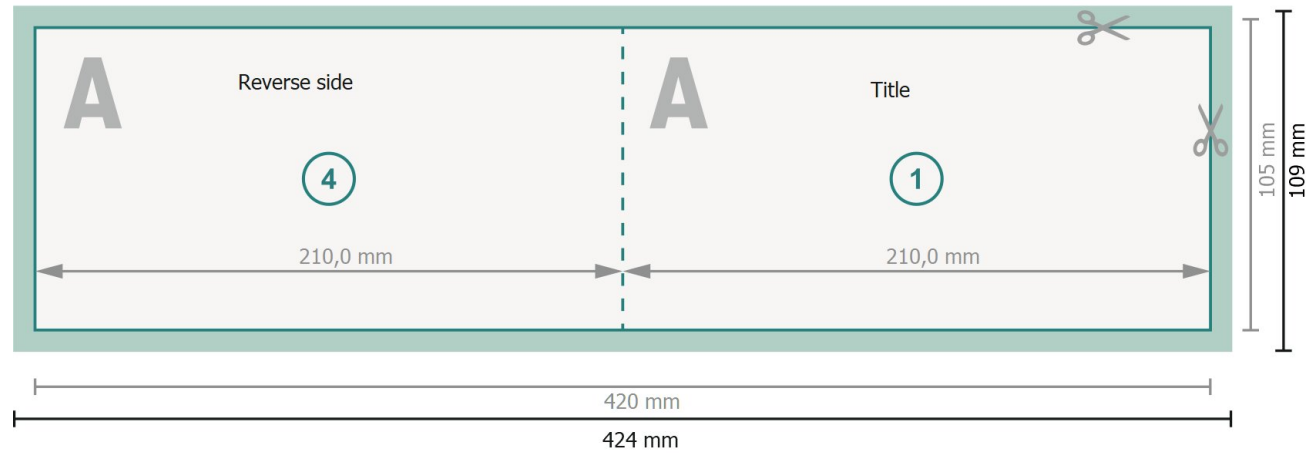

Folded Cards Landscape with spot relief varnish, DL

1 fold

Outside

Dataformat (incl. 2 mm bleed):

42,4 x 10,9 cm

bleed:

2 mm

Trimmed size:

42 x 10,5 cm

Trimmed size (closed):

21 x 10,5 cm

Safety margin:

4 mm

Maintaining space between the text/information and the edge of the trimmed format prevents undesirable cuts.

Inside

Explanation of symbols

 Bleed

 Reading direction

 Trimmed size

 Data format

 We will cut/perforate your product here

 Creasing/Folding

Please note:

Allow for trim allowance and safety margin according to instructions.

Arrange background graphics, images or graphics up to the edge of the data format.

Tolerances may occur during production due to cutting, punching and folding processes.

Printing data: Instructions and templates can be found under the menu item *Printing data* at www.onlineprinters.com