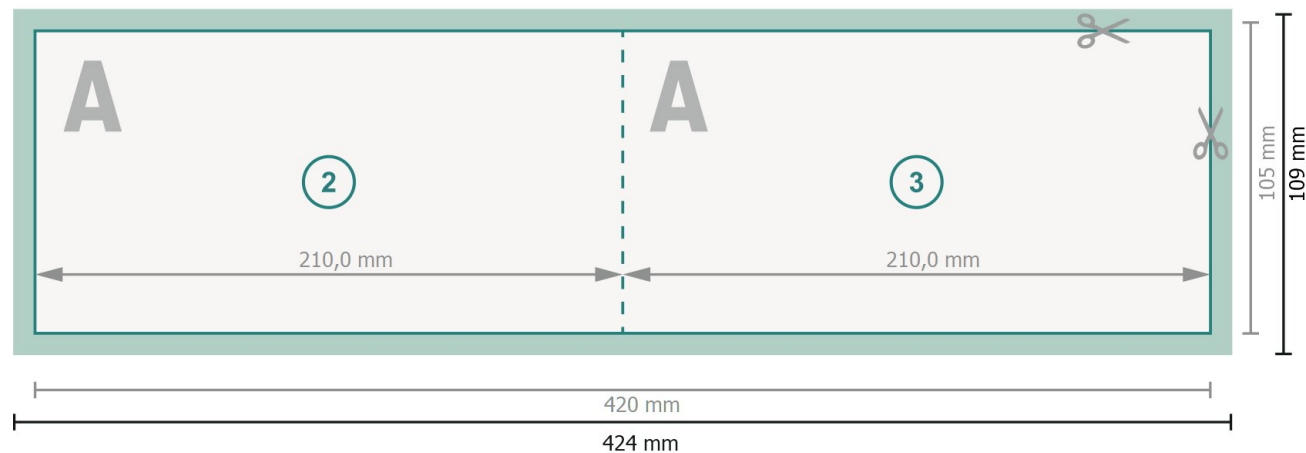

Folded Cards Landscape with spot relief varnish, DL

1 fold

Outside

Dataformat (incl. 2 mm bleed):

42,4 x 10,9 cm

bleed:

2 mm

Trimmed size:

42 x 10,5 cm

Trimmed size (closed):

21 x 10,5 cm

Safety margin:

4 mm

Maintaining space between the text/information and the edge of the trimmed format prevents undesirable cuts.

Inside

Explanation of symbols

 Bleed

 Reading direction

 Trimmed size

 Data format

 We will cut/perforate your product here

 Creasing/Folding

Please note:

Allow for trim allowance and safety margin according to instructions.

Arrange background graphics, images or graphics up to the edge of the data format.

Tolerances may occur during production due to cutting, punching and folding processes.

Printing data: Instructions and templates can be found under the menu item *Printing data* at www.onlineprinters.com