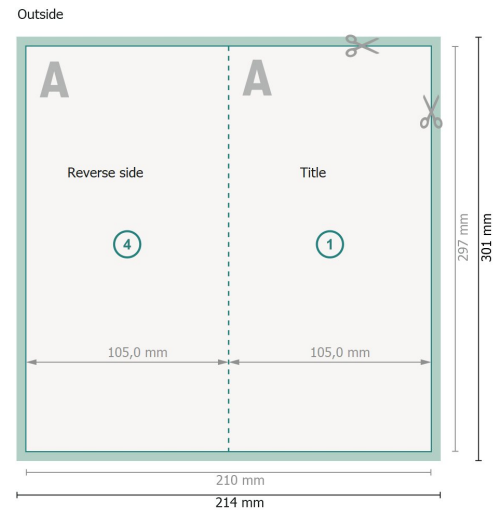

Folded Cards Portrait with spot hot foil stamping, A4 Half

1 fold

Dataformat (incl. 2 mm bleed):

21,4 x 30,1 cm

bleed:

2 mm

Trimmed size:

21 x 29,7 cm

Trimmed size (closed):

10,5 x 29,7 cm

Safety margin:

4 mm

Maintaining space between the text/information and the edge of the trimmed format prevents undesirable cuts.

Explanation of symbols

 Bleed

 Reading direction

 Trimmed size

 Data format

 We will cut/perforate your product here

 Creasing/Folding

Please note:

Allow for trim allowance and safety margin according to instructions.

Arrange background graphics, images or graphics up to the edge of the data format.