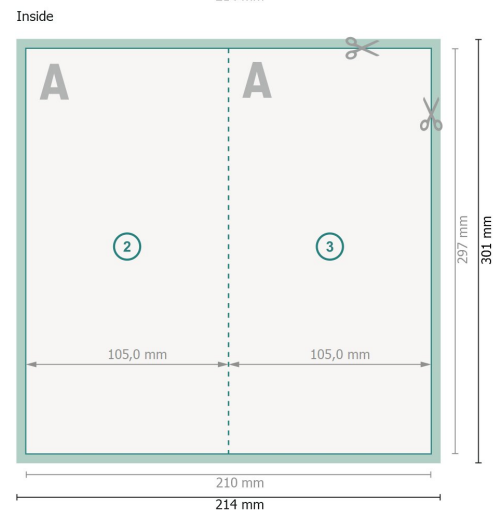

Folded Cards Portrait with spot hot foil stamping, A4 Half

1 fold

Dataformat (incl. 2 mm bleed):

21,4 x 30,1 cm

bleed:

2 mm

Trimmed size:

21 x 29,7 cm

Trimmed size (closed):

10,5 x 29,7 cm

Safety margin:

4 mm

Maintaining space between the text/information and the edge of the trimmed format prevents undesirable cuts.

Explanation of symbols

 Bleed

 Reading direction

 Trimmed size

 Data format

 We will cut/perforate your product here

 Creasing/Folding

Please note:

Allow for trim allowance and safety margin according to instructions.

Arrange background graphics, images or graphics up to the edge of the data format.