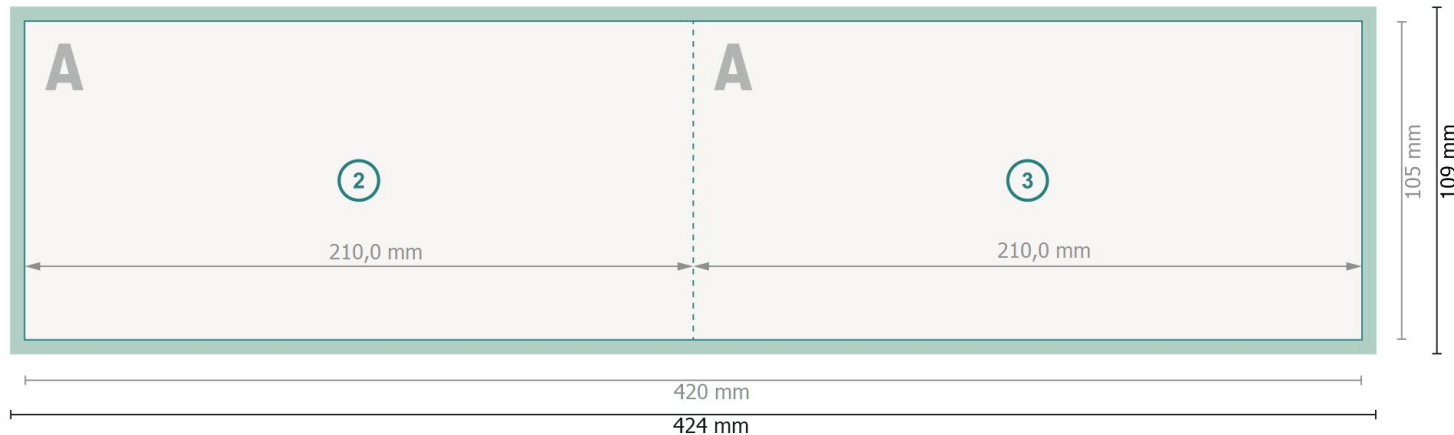

# Folded Christmas cards with spot relief varnish, landscape, DL

1 fold

Outside

**Dataformat (incl. 2 mm bleed):**

42,4 x 10,9 cm

**Trimmed size:**

42 x 10,5 cm

**bleed:**

2 mm

**Trimmed size (closed):**

21 x 10,5 cm

**Safety margin:**

4 mm

Maintaining space between the text/information and the edge of the trimmed format prevents undesirable cuts.

Inside

## Explanation of symbols

 Bleed

 Reading direction

 Trimmed size

 Data format

 We will cut/perforate your product here

 Creasing/Folding

## Please note:

Allow for trim allowance and safety margin according to instructions.

Arrange background graphics, images or graphics up to the edge of the data format.

Tolerances may occur during production due to cutting, punching and folding processes.