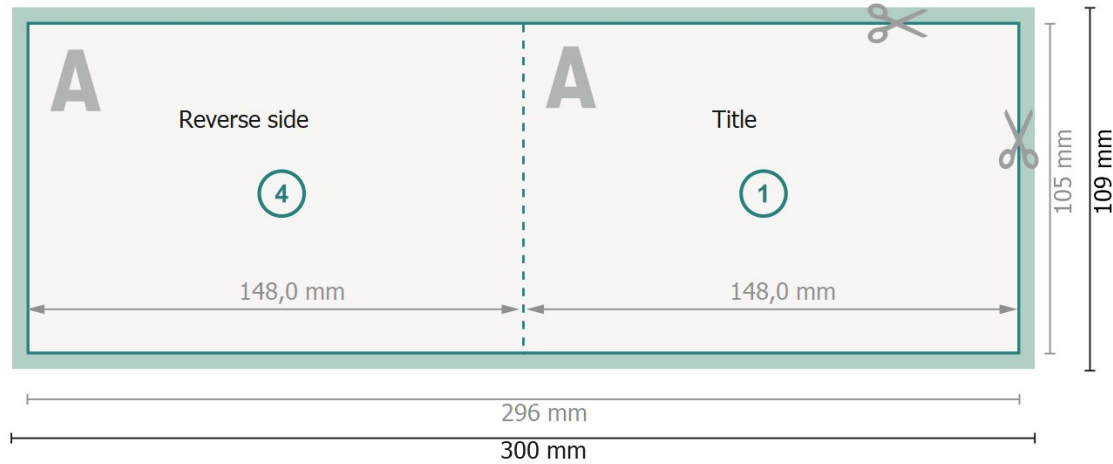

# Folded Christmas cards with spot UV varnish, landscape, A6

1 fold

Outside

Inside

**Dataformat (incl. 2 mm bleed):**

30 x 10,9 cm

**Trimmed size:**

29,6 x 10,5 cm

**bleed:**

2 mm

**Trimmed size (closed):**

14,8 x 10,5 cm

**Safety margin:**

4 mm

Maintaining space between the text/information and the edge of the trimmed format prevents undesirable cuts.

## Explanation of symbols

 Bleed

 Reading direction

 Trimmed size

 Data format

 We will cut/perforate your product here

 Creasing/Folding

## Please note:

Allow for trim allowance and safety margin according to instructions.

Arrange background graphics, images or graphics up to the edge of the data format.

Tolerances may occur during production due to cutting, punching and folding processes.