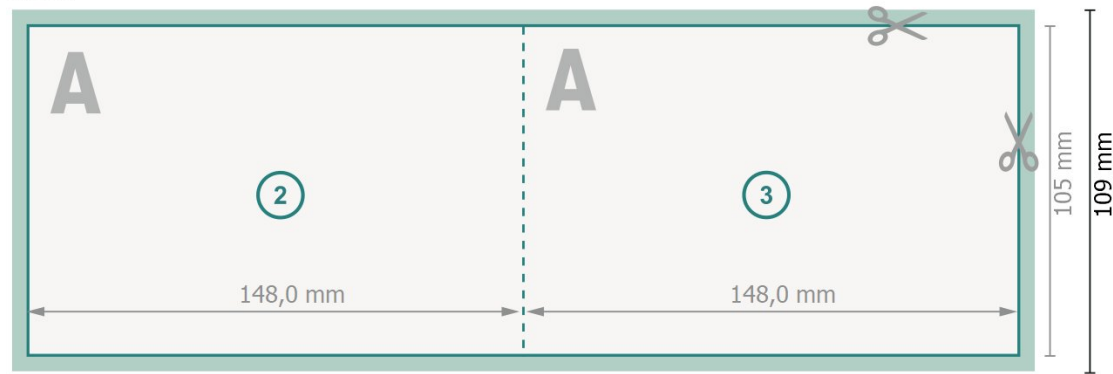

# Folded Christmas cards with spot UV varnish, landscape, A6

1 fold

Outside

Inside

**Dataformat (incl. 2 mm bleed):**

30 x 10,9 cm

**Trimmed size:**

29,6 x 10,5 cm

**bleed:**

2 mm

**Trimmed size (closed):**

14,8 x 10,5 cm

**Safety margin:**

4 mm

Maintaining space between the text/information and the edge of the trimmed format prevents undesirable cuts.

## Explanation of symbols

 Bleed

 Reading direction

 Trimmed size

 Data format

 We will cut/perforate your product here

 Creasing/Folding

## Please note:

Allow for trim allowance and safety margin according to instructions.

Arrange background graphics, images or graphics up to the edge of the data format.

Tolerances may occur during production due to cutting, punching and folding processes.