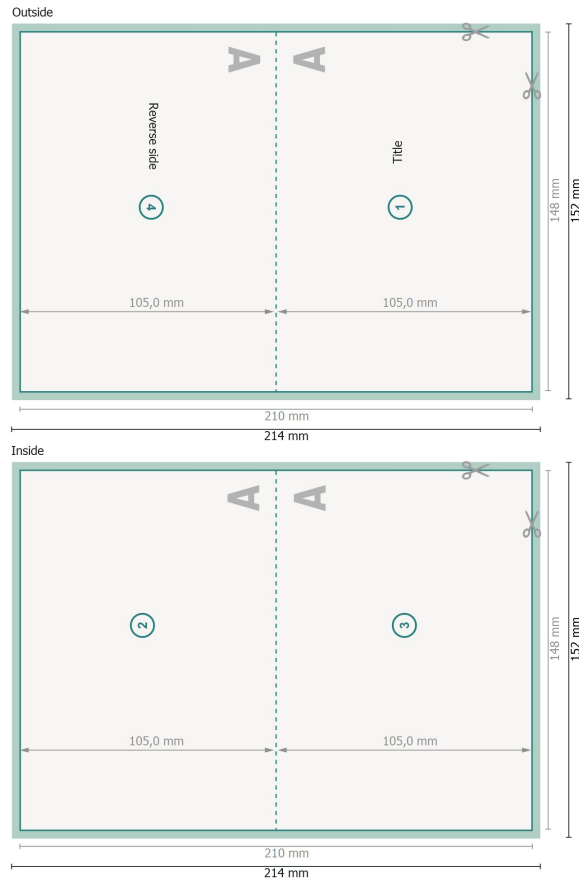

Folded Christmas cards with spot hot foil stamping, A6 landscape, long side creasing

1 fold

Dataformat (incl. 2 mm bleed):

21,4 x 15,2 cm

bleed:

2 mm

Trimmed size:

21 x 14,8 cm

Trimmed size (closed):

14,8 x 10,5 cm

Safety margin:

4 mm

Maintaining space between the text/information and the edge of the trimmed format prevents undesirable cuts.

Explanation of symbols

 Bleed

 Reading direction

 Trimmed size

 Data format

 We will cut/perforate your product here

 Creasing/Folding

Please note:

Allow for trim allowance and safety margin according to instructions.

Arrange background graphics, images or graphics up to the edge of the data format.

Tolerances may occur during production due to cutting, punching and folding processes.

Printing data: Instructions and templates can be found under the menu item *Printing data* at www.onlineprinters.com