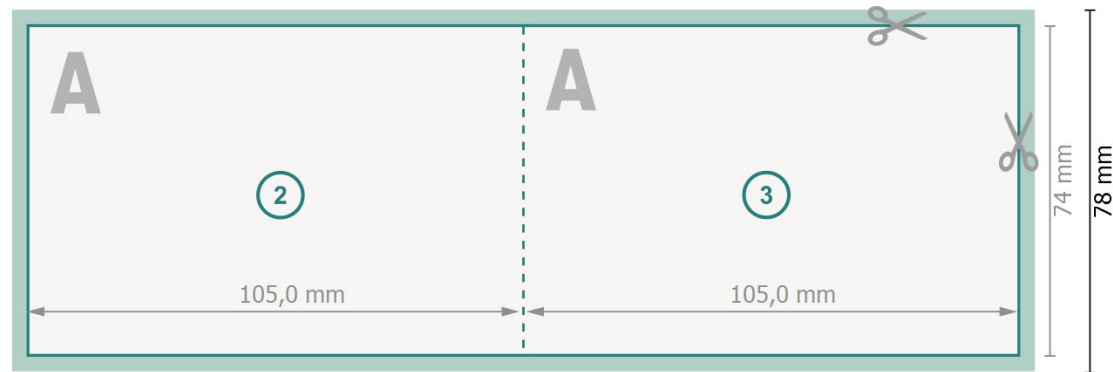

Folded Cards Landscape with spot relief varnish, A7

1 fold

Outside

Inside

Dataformat (incl. 2 mm bleed):

21,4 x 7,8 cm

bleed:

2 mm

Trimmed size:

21 x 7,4 cm

Trimmed size (closed):

10,5 x 7,4 cm

Safety margin:

4 mm

Maintaining space between the text/information and the edge of the trimmed format prevents undesirable cuts.

Explanation of symbols