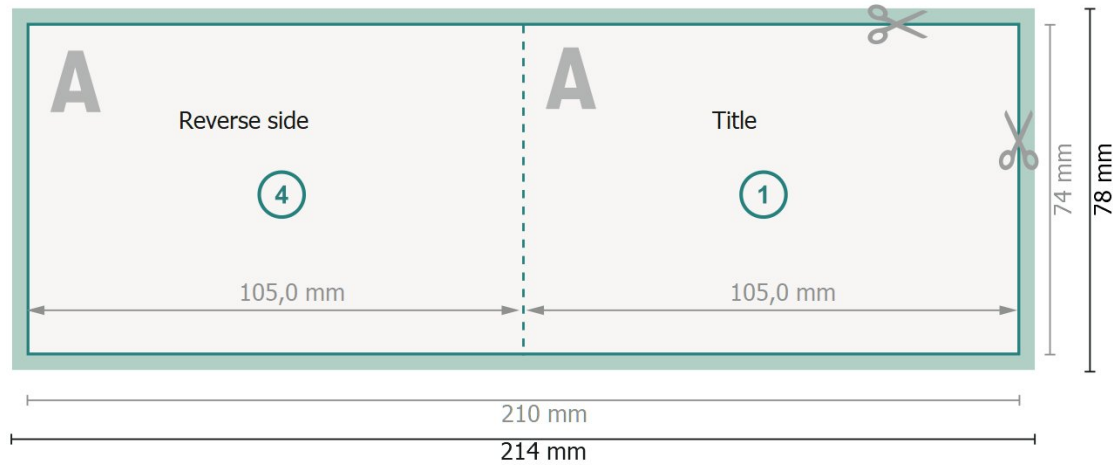

Folded Cards Landscape with spot relief varnish, A7

1 fold

Outside

Inside

Dataformat (incl. 2 mm bleed):

21,4 x 7,8 cm

bleed:

2 mm

Trimmed size:

21 x 7,4 cm

Trimmed size (closed):

10,5 x 7,4 cm

Safety margin:

4 mm

Maintaining space between the text/information and the edge of the trimmed format prevents undesirable cuts.

Explanation of symbols

 Bleed

 Reading direction

 Trimmed size

 Data format

 We will cut/perforate your product here

 Creasing/Folding

Please note:

Allow for trim allowance and safety margin according to instructions.

Arrange background graphics, images or graphics up to the edge of the data format.

Tolerances may occur during production due to cutting, punching and folding processes.

Printing data: Instructions and templates can be found under the menu item *Printing data* at www.onlineprinters.com