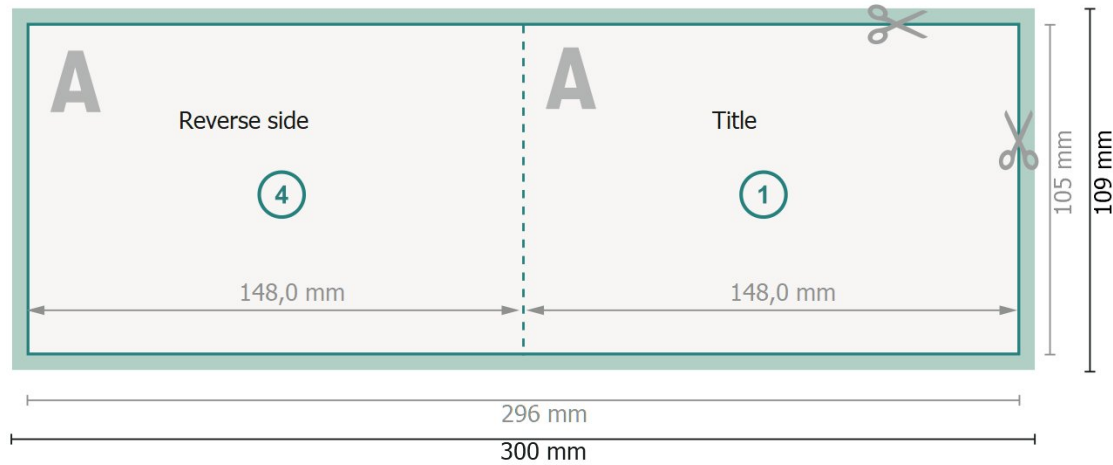

Folded Cards Landscape with spot hot foil stamping, A6

1 fold

Outside

Inside

Dataformat (incl. 2 mm bleed):

30 x 10,9 cm

bleed:

2 mm

Trimmed size:

29,6 x 10,5 cm

Trimmed size (closed):

14,8 x 10,5 cm

Safety margin:

4 mm

Maintaining space between the text/information and the edge of the trimmed format prevents undesirable cuts.

Explanation of symbols

Arrange background graphics, images or graphics up to the edge of the data format.

Tolerances may occur during production due to cutting, punching and folding processes.

Printing data: Instructions and templates can be found under the menu item *Printing data* at www.onlineprinters.com