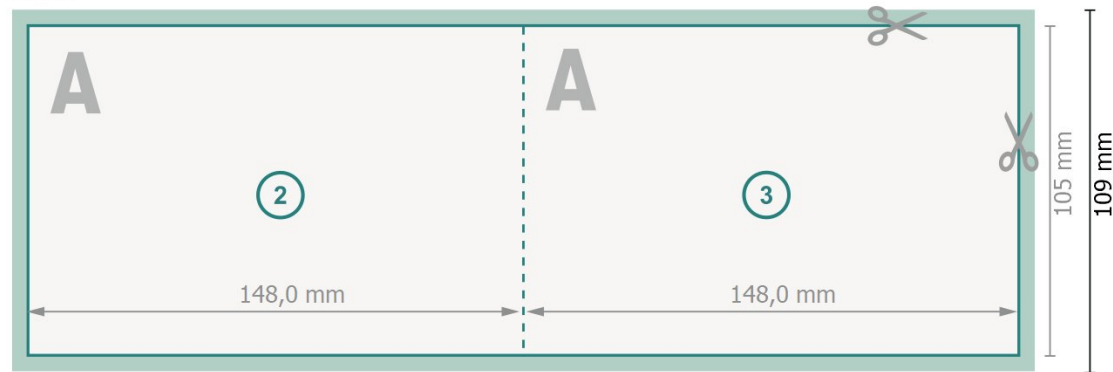

Folded Cards Landscape with spot hot foil stamping, A6

1 fold

Outside

Inside

Dataformat (incl. 2 mm bleed):

30 x 10,9 cm

bleed:

2 mm

Trimmed size:

29,6 x 10,5 cm

Trimmed size (closed):

14,8 x 10,5 cm

Safety margin:

4 mm

Maintaining space between the text/information and the edge of the trimmed format prevents undesirable cuts.

Explanation of symbols