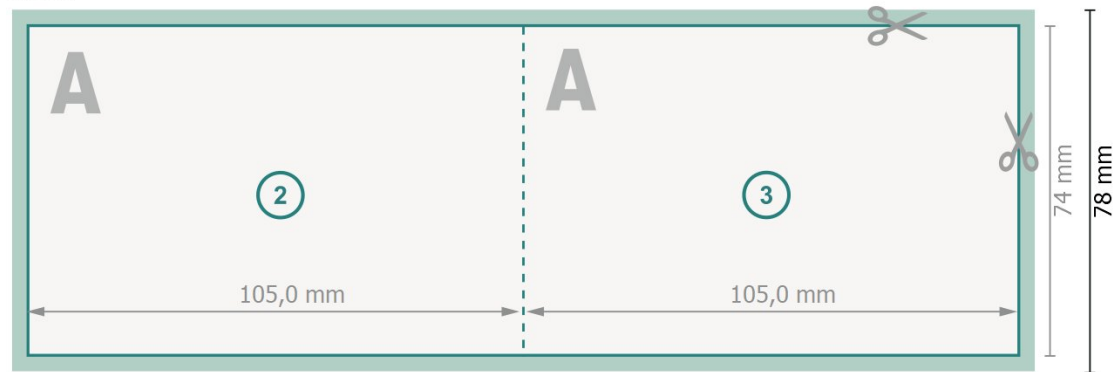

# Folded Cards Landscape with spot hot foil stamping, A7

1 fold

Outside

Inside

**Dataformat (incl. 2 mm bleed):**

21,4 x 7,8 cm

**bleed:**

2 mm

**Trimmed size:**

21 x 7,4 cm

**Trimmed size (closed):**

10,5 x 7,4 cm

**Safety margin:**

4 mm

Maintaining space between the text/information and the edge of the trimmed format prevents undesirable cuts.

## Explanation of symbols

 Bleed

 Reading direction

 Trimmed size

 Data format

 We will cut/perforate your product here

 Creasing/Folding