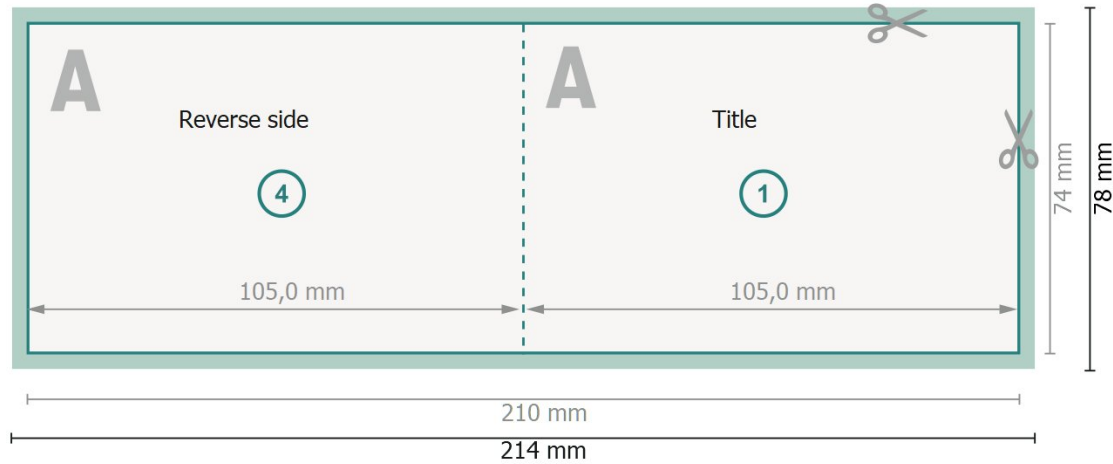

# Folded Cards Landscape with spot hot foil stamping, A7

1 fold

Outside

Inside

**Dataformat (incl. 2 mm bleed):**

21,4 x 7,8 cm

**bleed:**

2 mm

**Trimmed size:**

21 x 7,4 cm

**Trimmed size (closed):**

10,5 x 7,4 cm

**Safety margin:**

4 mm

Maintaining space between the text/information and the edge of the trimmed format prevents undesirable cuts.

## Explanation of symbols

 Bleed

 Reading direction

 Trimmed size

 Data format

 We will cut/perforate your product here

 Creasing/Folding

## Please note:

Allow for trim allowance and safety margin according to instructions.

Arrange background graphics, images or graphics up to the edge of the data format.

Tolerances may occur during production due to cutting, punching and folding processes.