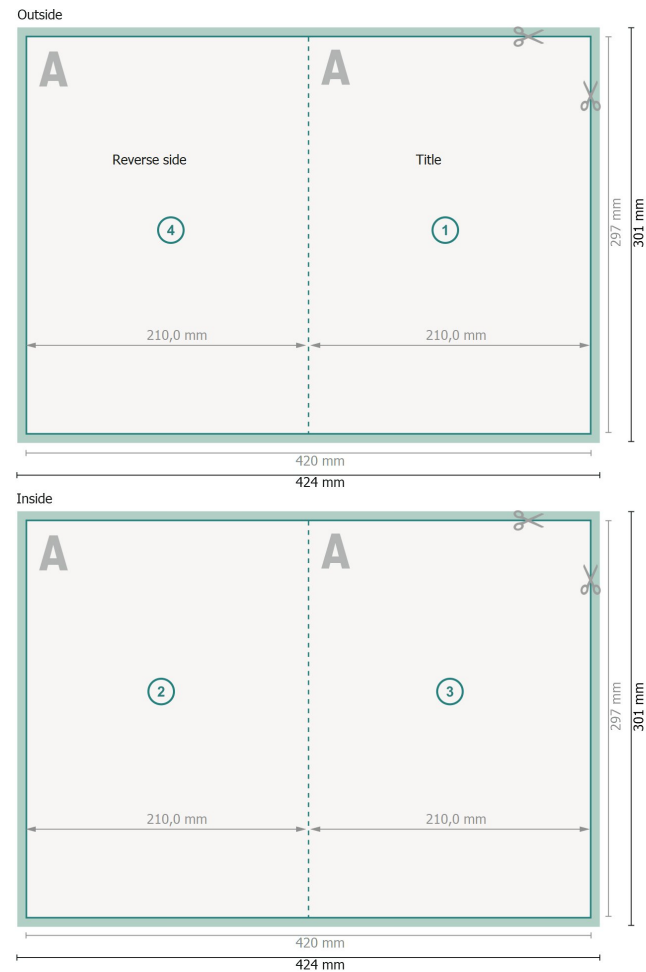

Folded Cards Portrait with spot relief varnish, A4

1 fold

Dataformat (incl. 2 mm bleed):

42,4 x 30,1 cm

bleed:

2 mm

Trimmed size:

42 x 29,7 cm

Trimmed size (closed):

21 x 29,7 cm

Safety margin:

4 mm

Maintaining space between the text/information and the edge of the trimmed format prevents undesirable cuts.

Explanation of symbols

 Bleed

 Reading direction

 Trimmed size

 Data format

 We will cut/perforate your product here

 Creasing/Folding

Please note:

Allow for trim allowance and safety margin according to instructions.

Arrange background graphics, images or graphics up to the edge of the data format.

Tolerances may occur during production due to cutting, punching and folding processes.

Printing data: Instructions and templates can be found under the menu item *Printing data* at www.onlineprinters.com