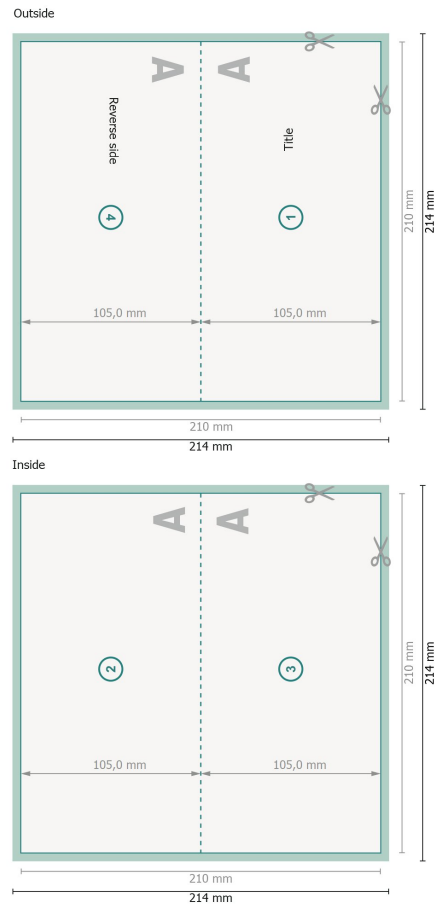

Folded cards with spot UV varnish, DL landscape, long side creasing

1 fold

View rotated by 90 degrees.

Dataformat (incl. 2 mm bleed):

21,4 x 21,4 cm

bleed:

2 mm

Trimmed size:

21 x 21 cm

Trimmed size (closed):

21 x 10,5 cm

Safety margin:

4 mm

Maintaining space between the text/information and the edge of the trimmed format prevents undesirable cuts.

Explanation of symbols

 Bleed

 Reading direction

 Trimmed size

 Data format

 We will cut/perforate your product here

 Creasing/Folding

Please note:

Allow for trim allowance and safety margin according to instructions.

Arrange background graphics, images or graphics up to the edge of the data format.