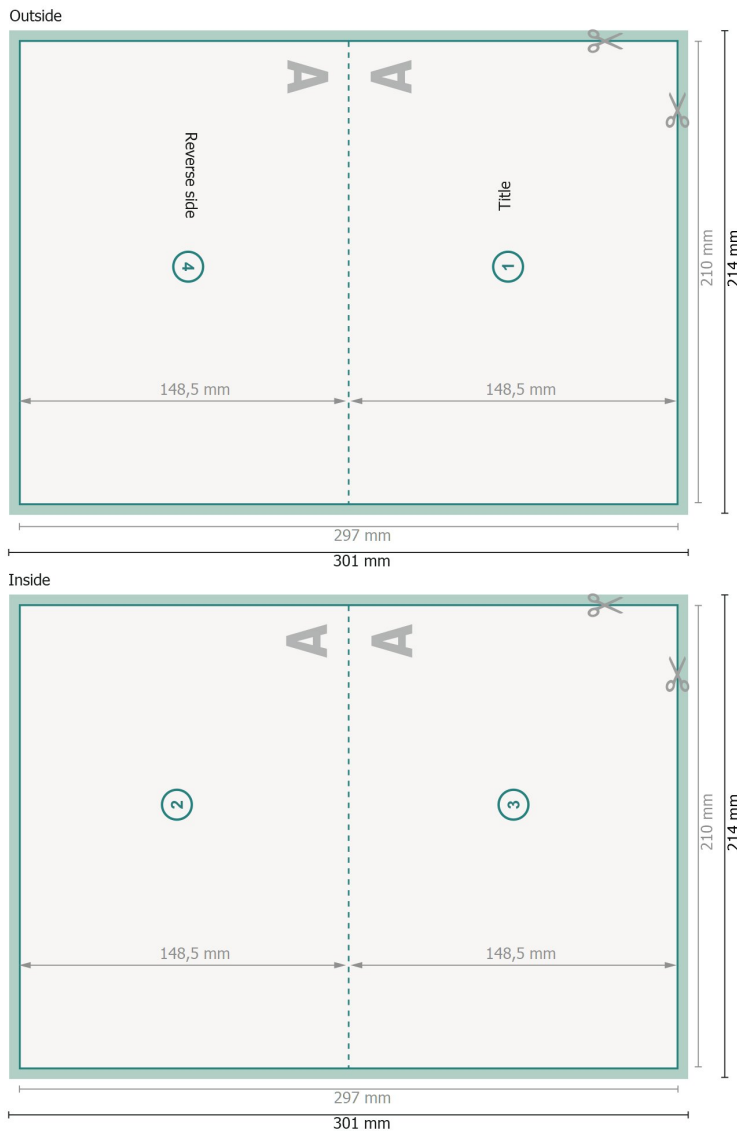

Folded cards with spot hot foil stamping, A5 landscape, long side creasin

1 fold

View rotated by 90 degrees.

Dataformat (incl. 2 mm bleed):

30,1 x 21,4 cm

bleed:

2 mm

Trimmed size:

29,7 x 21 cm

Trimmed size (closed):

21 x 14,8 cm

Safety margin:

4 mm

Maintaining space between the text/information and the edge of the trimmed format prevents undesirable cuts.

Explanation of symbols

-  Bleed
-  Reading direction
-  Trimmed size
-  Data format
-  We will cut/perforate your product here
-  Creasing/Folding

Please note:

Allow for trim allowance and safety margin according to instructions.

Arrange background graphics, images or graphics up to the edge of the data format.

Tolerances may occur during production due to cutting, punching and folding processes.