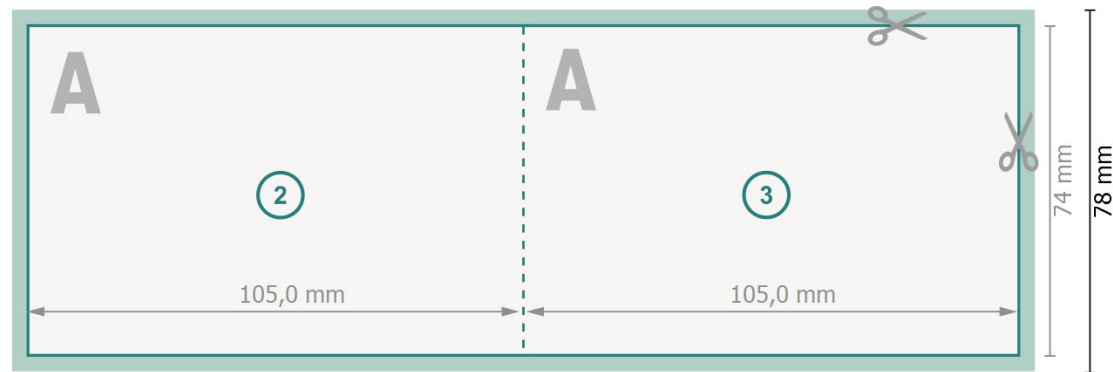

# Folded Cards Landscape with spot UV varnish, A7

1 fold

Outside

Inside

**Dataformat (incl. 2 mm bleed):**

21,4 x 7,8 cm

**bleed:**

2 mm

**Trimmed size:**

21 x 7,4 cm

**Trimmed size (closed):**

10,5 x 7,4 cm

**Safety margin:**

4 mm

Maintaining space between the text/information and the edge of the trimmed format prevents undesirable cuts.

## Explanation of symbols

 Bleed

 Reading direction

 Trimmed size

 Data format

 We will cut/perforate your product here

 Creasing/Folding