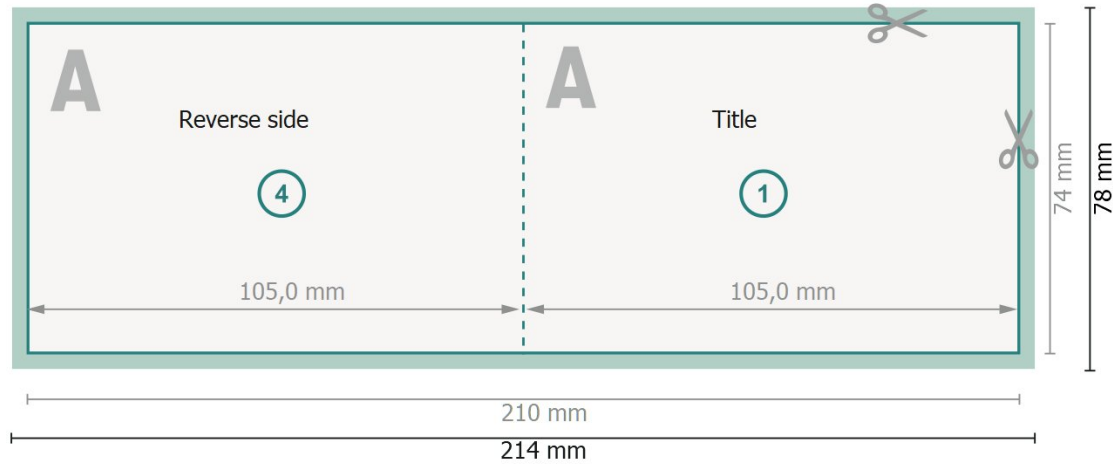

# Folded Cards Landscape with spot UV varnish, A7

1 fold

Outside

Inside

**Dataformat (incl. 2 mm bleed):**

21,4 x 7,8 cm

**bleed:**

2 mm

**Trimmed size:**

21 x 7,4 cm

**Trimmed size (closed):**

10,5 x 7,4 cm

**Safety margin:**

4 mm

Maintaining space between the text/information and the edge of the trimmed format prevents undesirable cuts.

## Explanation of symbols

 Bleed

 Reading direction

 Trimmed size

 Data format

 We will cut/perforate your product here

 Creasing/Folding

## Please note:

Allow for trim allowance and safety margin according to instructions.

Arrange background graphics, images or graphics up to the edge of the data format.

Tolerances may occur during production due to cutting, punching and folding processes.