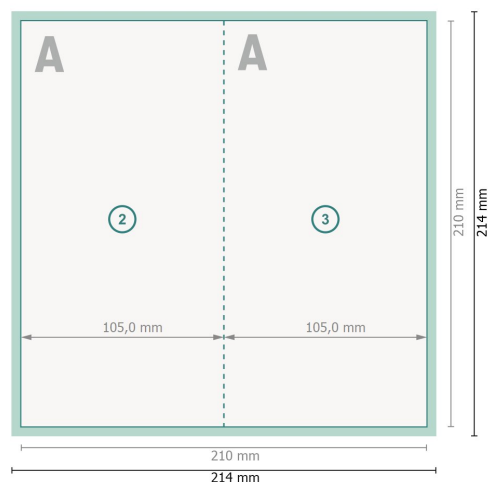

Folded Christmas cards with spot UV varnish, portrait, DL

4 pages, 1 fold

Outside

Inside

Dataformat (incl. 2 mm bleed):

21,4 x 21,4 cm

bleed:

2 mm

Trimmed size:

21 x 21 cm

Trimmed size (closed):

10,5 x 21 cm

Safety margin:

4 mm

Maintaining space between the text/information and the edge of the trimmed format prevents undesirable cuts.

Explanation of symbols

 Bleed

 Reading direction

 Trimmed size

 Data format

 We will cut/perforate your product here

 Creasing/Folding

Please note:

Allow for trim allowance and safety margin according to instructions.

Arrange background graphics, images or graphics up to the edge of the data format.

Tolerances may occur during production due to cutting, punching and folding processes.

Printing data: Instructions and templates can be found under the menu item *Printing data* at www.onlineprinters.com