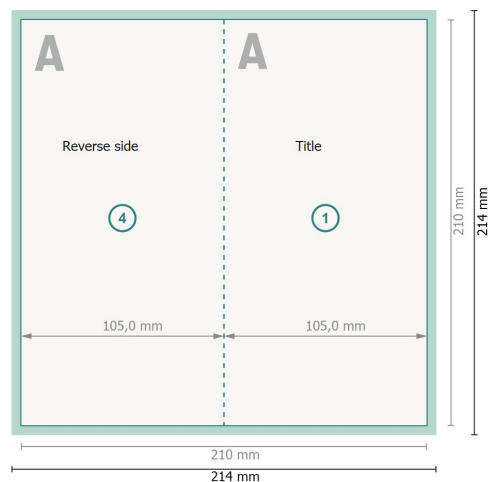

Folded Christmas cards with spot UV varnish, portrait, DL

4 pages, 1 fold

Outside

Inside

Dataformat (incl. 2 mm bleed):

21,4 x 21,4 cm

bleed:

2 mm

Trimmed size:

21 x 21 cm

Trimmed size (closed):

10,5 x 21 cm

Safety margin:

4 mm

Maintaining space between the text/information and the edge of the trimmed format prevents undesirable cuts.

Explanation of symbols

 Bleed

 Reading direction

 Trimmed size

 Data format

 We will cut/perforate your product here

 Creasing/Folding

Please note:

Allow for trim allowance and safety margin according to instructions.

Arrange background graphics, images or graphics up to the edge of the data format.

Tolerances may occur during production due to cutting, punching and folding processes.

Printing data: Instructions and templates can be found under the menu item *Printing data* at www.onlineprinters.com