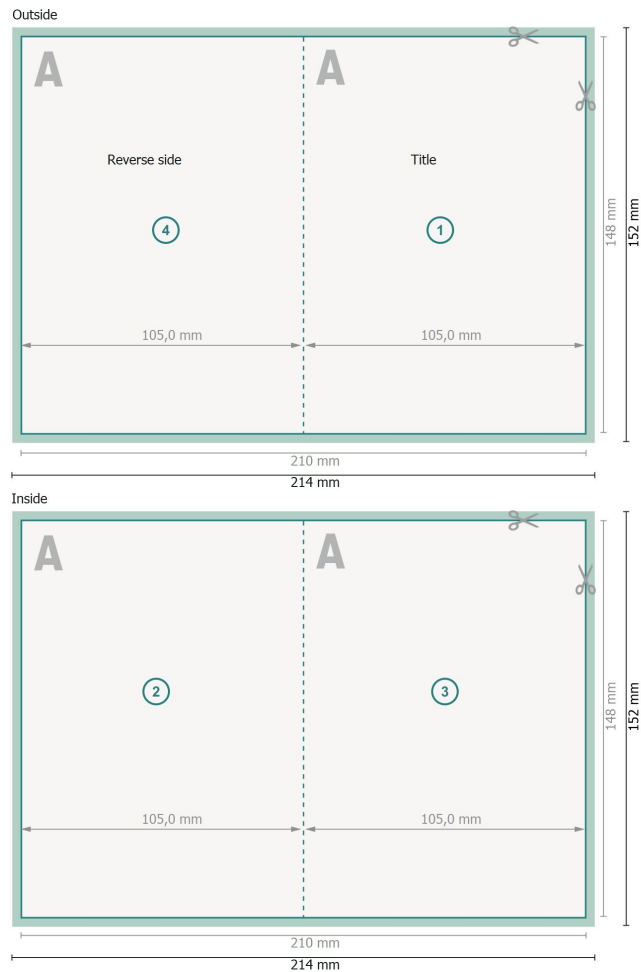

Folded Cards Portrait with spot relief varnish, A6

4 pages, 1 fold

Dataformat (incl. 2 mm bleed):

21,4 x 15,2 cm

bleed:

2 mm

Trimmed size:

21 x 14,8 cm

Trimmed size (closed):

10,5 x 14,8 cm

Safety margin:

4 mm

Maintaining space between the text/information and the edge of the trimmed format prevents undesirable cuts.

Explanation of symbols

 Bleed

 Reading direction

 Trimmed size

 Data format

 We will cut/perforate your product here

 Creasing/Folding

Please note:

Allow for trim allowance and safety margin according to instructions.

Arrange background graphics, images or graphics up to the edge of the data format.

Tolerances may occur during production due to cutting, punching and folding processes.

Printing data: Instructions and templates can be found under the menu item *Printing data* at www.onlineprinters.com