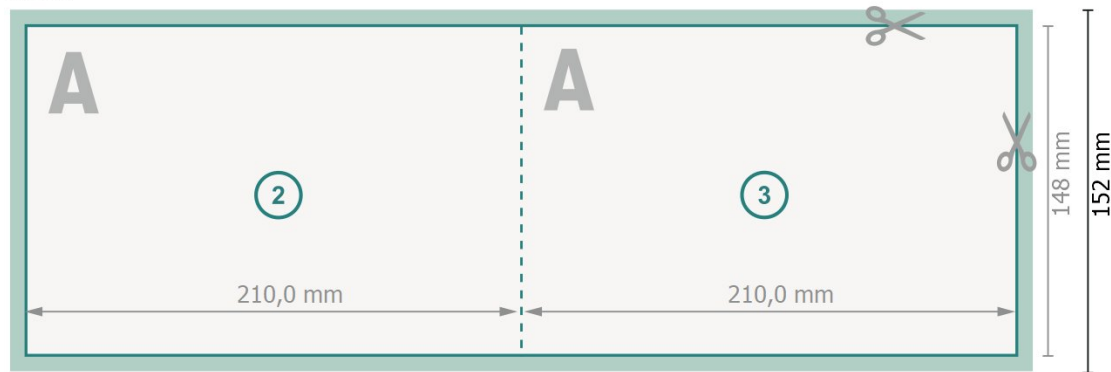

Folded Cards Landscape with spot relief varnish, A5

1 fold

Outside

Inside

Dataformat (incl. 2 mm bleed):

42,4 x 15,2 cm

bleed:

2 mm

Trimmed size:

42 x 14,8 cm

Trimmed size (closed):

21 x 14,8 cm

Safety margin:

4 mm

Maintaining space between the text/information and the edge of the trimmed format prevents undesirable cuts.

Explanation of symbols