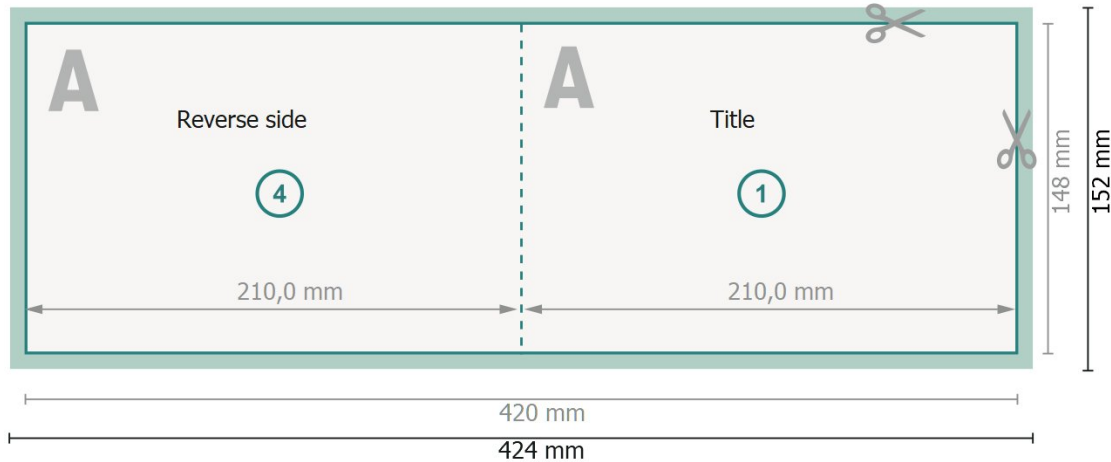

Folded Cards Landscape with spot relief varnish, A5

1 fold

Outside

Inside

Dataformat (incl. 2 mm bleed):

42,4 x 15,2 cm

bleed:

2 mm

Trimmed size:

42 x 14,8 cm

Trimmed size (closed):

21 x 14,8 cm

Safety margin:

4 mm

Maintaining space between the text/information and the edge of the trimmed format prevents undesirable cuts.

Explanation of symbols

Arrange background graphics, images or graphics up to the edge of the data format.

Tolerances may occur during production due to cutting, punching and folding processes.

Printing data: Instructions and templates can be found under the menu item *Printing data* at www.onlineprinters.com