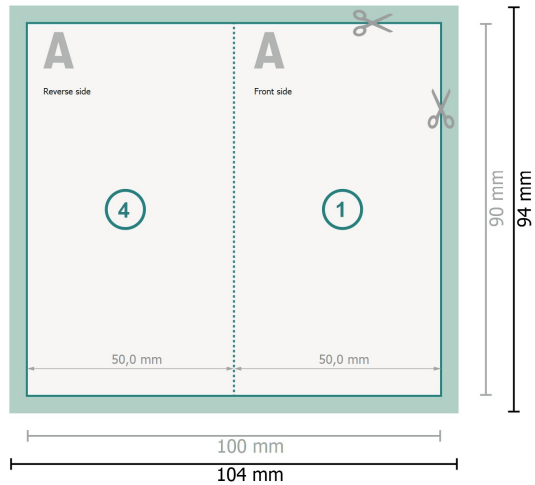

# Folded Cards with spot hot foil stamping, Portrait, 5.0 x 9.0 cm

1 fold

## Dataformat (incl. 2 mm bleed):

10,4 x 9,4 cm

## Trimmed size:

10 x 9 cm

## Trimmed size (closed):

5 x 9 cm