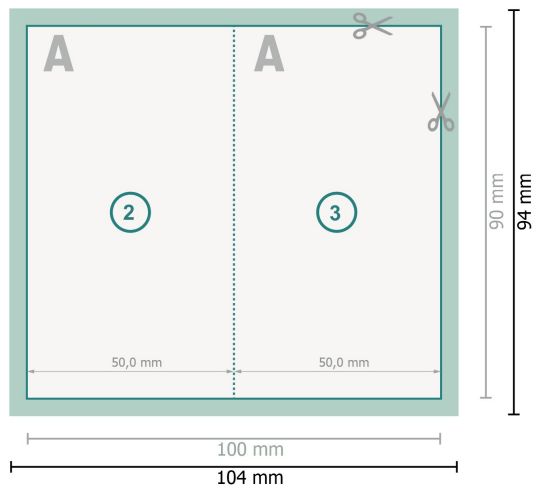

# Folded Cards with spot hot foil stamping, Portrait, 5.0 x 9.0 cm

1 fold

## Dataformat (incl. 2 mm bleed):

10,4 x 9,4 cm

## Trimmed size:

10 x 9 cm

## Trimmed size (closed):

5 x 9 cm