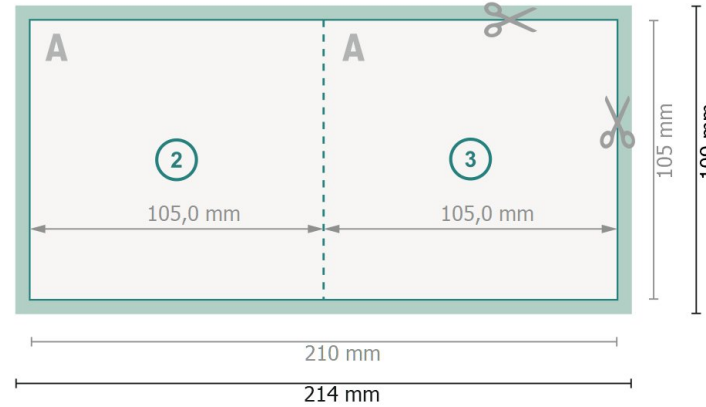

Folded Cards with spot UV varnish, A6-Square

1 fold

Outside

Inside

Dataformat (incl. 2 mm bleed):

21,4 x 10,9 cm

bleed:

2 mm

Trimmed size:

21 x 10,5 cm

Trimmed size (closed):

10,5 x 10,5 cm

Safety margin:

4 mm

Maintaining space between the text/information and the edge of the trimmed format prevents undesirable cuts.

Please note:

Allow for trim allowance and safety margin according to instructions.

Arrange background graphics, images or graphics up to the edge of the data format.

Tolerances may occur during production due to cutting, punching and folding processes.