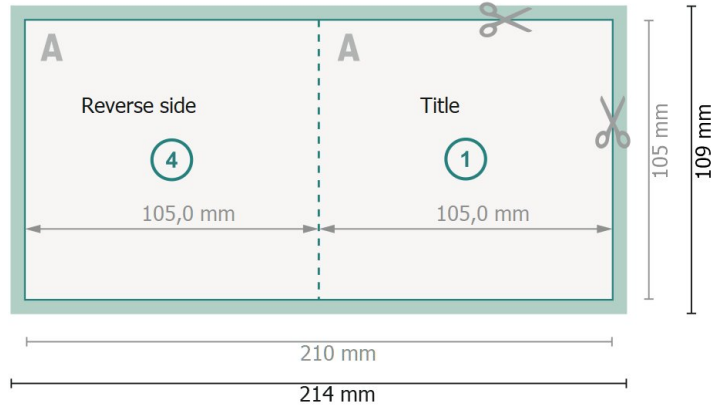

Folded Cards with spot UV varnish, A6-Square

1 fold

Outside

Inside

Dataformat (incl. 2 mm bleed):

21,4 x 10,9 cm

bleed:

2 mm

Trimmed size:

21 x 10,5 cm

Trimmed size (closed):

10,5 x 10,5 cm

Safety margin:

4 mm

Maintaining space between the text/information and the edge of the trimmed format prevents undesirable cuts.

Please note:

Allow for trim allowance and safety margin according to instructions.

Arrange background graphics, images or graphics up to the edge of the data format.

Tolerances may occur during production due to cutting, punching and folding processes.