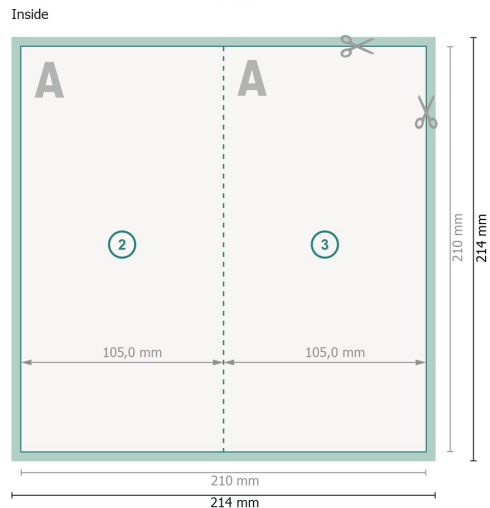

# Folded Cards Portrait with spot UV varnish, DL

4 pages, 1 fold

**Dataformat (incl. 2 mm bleed):**

21,4 x 21,4 cm

**bleed:**

2 mm

**Trimmed size:**

21 x 21 cm

**Trimmed size (closed):**

10,5 x 21 cm

**Safety margin:**

4 mm

Maintaining space between the text/information and the edge of the trimmed format prevents undesirable cuts.

**Explanation of symbols**

 Bleed

 Reading direction

 Trimmed size

 Data format

 We will cut/perforate your product here

 Creasing/Folding

**Please note:**

Allow for trim allowance and safety margin according to instructions.

Arrange background graphics, images or graphics up to the edge of the data format.