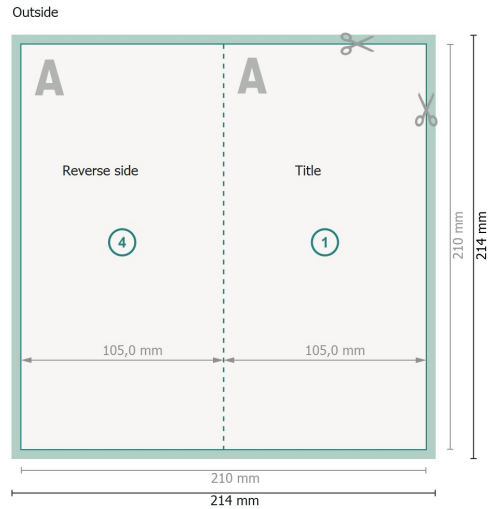

# Folded Cards Portrait with spot UV varnish, DL

4 pages, 1 fold

**Dataformat (incl. 2 mm bleed):**

21,4 x 21,4 cm

**bleed:**

2 mm

**Trimmed size:**

21 x 21 cm

**Trimmed size (closed):**

10,5 x 21 cm

**Safety margin:**

4 mm

Maintaining space between the text/information and the edge of the trimmed format prevents undesirable cuts.

**Explanation of symbols**

 Bleed

 Reading direction

 Trimmed size

 Data format

 We will cut/perforate your product here

 Creasing/Folding

**Please note:**

Allow for trim allowance and safety margin according to instructions.

Arrange background graphics, images or graphics up to the edge of the data format.