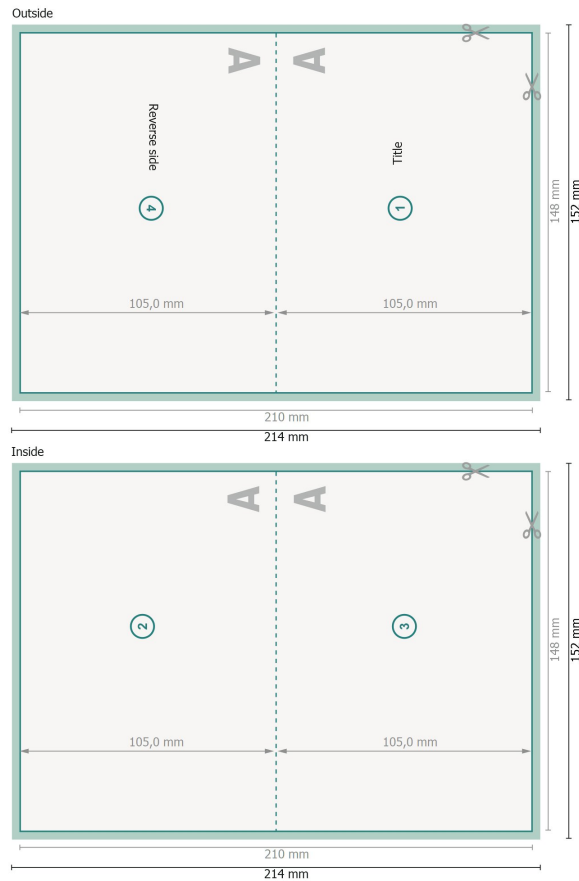

Folded Christmas cards with spot UV varnish, A6 landscape, long side creasing

1 fold

Dataformat (incl. 2 mm bleed):

21,4 x 15,2 cm

bleed:

2 mm

Trimmed size:

21 x 14,8 cm

Trimmed size (closed):

14,8 x 10,5 cm

Safety margin:

4 mm

Maintaining space between the text/information and the edge of the trimmed format prevents undesirable cuts.

Explanation of symbols

 Bleed

 Reading direction

 Trimmed size

 Data format

 We will cut/perforate your product here

 Creasing/Folding

Please note:

Allow for trim allowance and safety margin according to instructions.

Arrange background graphics, images or graphics up to the edge of the data format.