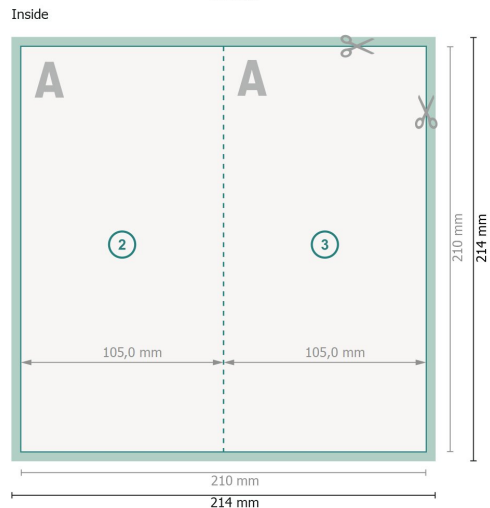

# Folded Cards Portrait with spot relief varnish, DL

4 pages, 1 fold

**Dataformat (incl. 2 mm bleed):**

21,4 x 21,4 cm

**bleed:**

2 mm

**Trimmed size:**

21 x 21 cm

**Trimmed size (closed):**

10,5 x 21 cm

**Safety margin:**

4 mm

Maintaining space between the text/information and the edge of the trimmed format prevents undesirable cuts.

**Explanation of symbols**

 Bleed

 Reading direction

 Trimmed size

 Data format

 We will cut/perforate your product here

 Creasing/Folding

**Please note:**

Allow for trim allowance and safety margin according to instructions.

Arrange background graphics, images or graphics up to the edge of the data format.