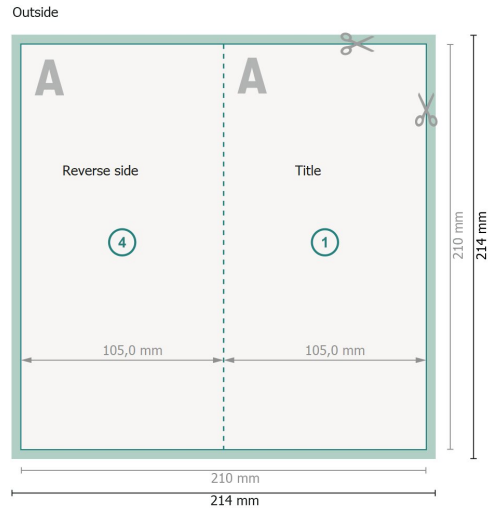

# Folded Cards Portrait with spot relief varnish, DL

4 pages, 1 fold

**Dataformat (incl. 2 mm bleed):**

21,4 x 21,4 cm

**bleed:**

2 mm

**Trimmed size:**

21 x 21 cm

**Trimmed size (closed):**

10,5 x 21 cm

**Safety margin:**

4 mm

Maintaining space between the text/information and the edge of the trimmed format prevents undesirable cuts.

**Explanation of symbols**

 Bleed

 Reading direction

 Trimmed size

 Data format

 We will cut/perforate your product here

 Creasing/Folding

**Please note:**

Allow for trim allowance and safety margin according to instructions.

Arrange background graphics, images or graphics up to the edge of the data format.