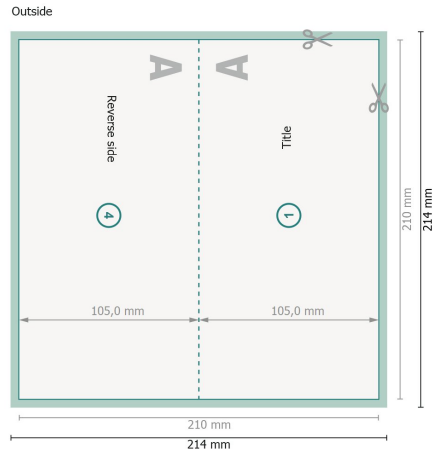

Folded cards with spot hot foil stamping, DL landscape, long side creasing

1 fold

View rotated by 90 degrees.

Dataformat (incl. 2 mm bleed):

21,4 x 21,4 cm

bleed:

2 mm

Trimmed size:

21 x 21 cm

Trimmed size (closed):

21 x 10,5 cm

Safety margin:

4 mm

Maintaining space between the text/information and the edge of the trimmed format prevents undesirable cuts.

Explanation of symbols

 Bleed

 Reading direction

 Trimmed size

 Data format

 We will cut/perforate your product here

 Creasing/Folding

Please note:

Allow for trim allowance and safety margin according to instructions.

Arrange background graphics, images or graphics up to the edge of the data format.