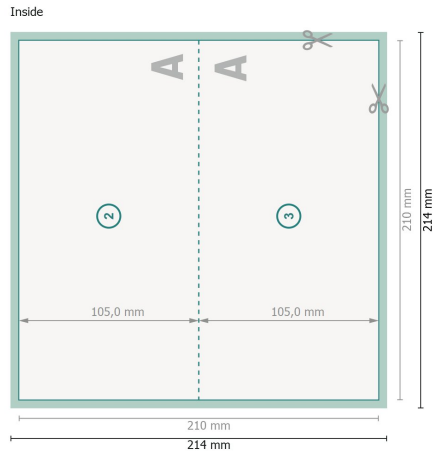

Folded cards with spot hot foil stamping, DL landscape, long side creasing

1 fold

View rotated by 90 degrees.

Dataformat (incl. 2 mm bleed):

21,4 x 21,4 cm

bleed:

2 mm

Trimmed size:

21 x 21 cm

Trimmed size (closed):

21 x 10,5 cm

Safety margin:

4 mm

Maintaining space between the text/information and the edge of the trimmed format prevents undesirable cuts.

Explanation of symbols

 Bleed

 Reading direction

 Trimmed size

 Data format

 We will cut/perforate your product here

 Creasing/Folding

Please note:

Allow for trim allowance and safety margin according to instructions.

Arrange background graphics, images or graphics up to the edge of the data format.