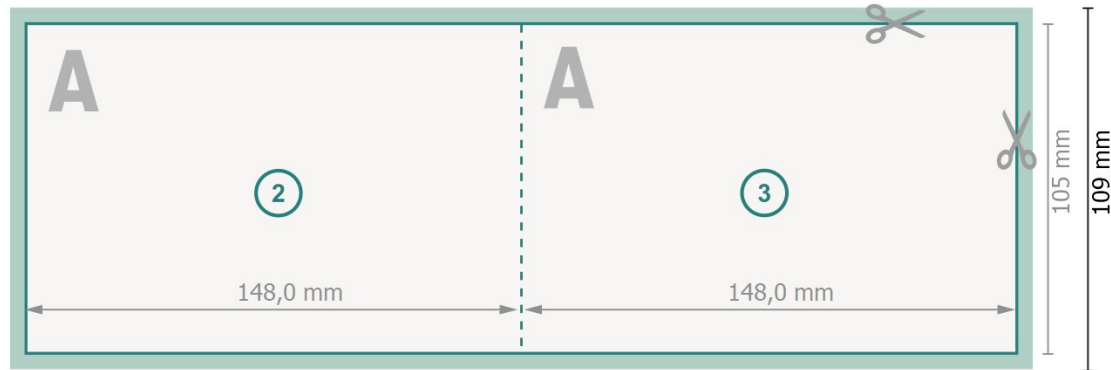

# Folded Cards Landscape with spot relief varnish, A6

1 fold

Outside

Inside

**Dataformat (incl. 2 mm bleed):**

30 x 10,9 cm

**bleed:**

2 mm

**Trimmed size:**

29,6 x 10,5 cm

**Trimmed size (closed):**

14,8 x 10,5 cm

**Safety margin:**

4 mm

Maintaining space between the text/information and the edge of the trimmed format prevents undesirable cuts.