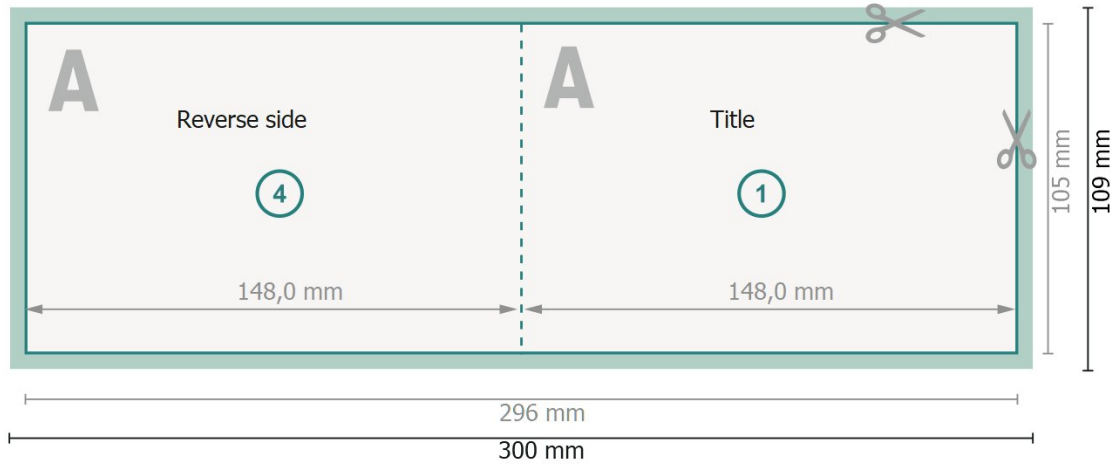

# Folded Cards Landscape with spot relief varnish, A6

1 fold

Outside

Inside

**Dataformat (incl. 2 mm bleed):**

30 x 10,9 cm

**bleed:**

2 mm

**Trimmed size:**

29,6 x 10,5 cm

**Trimmed size (closed):**

14,8 x 10,5 cm

**Safety margin:**

4 mm

Maintaining space between the text/information and the edge of the trimmed format prevents undesirable cuts.

Allow for trim allowance and safety margin according to instructions.

Arrange background graphics, images or graphics up to the edge of the data format.

Tolerances may occur during production due to cutting, punching and folding processes.