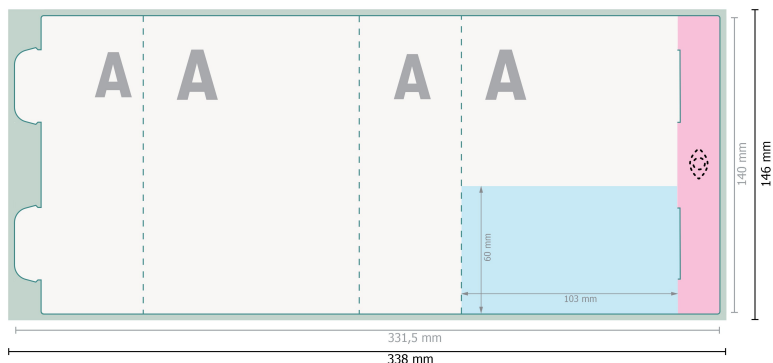

POLYCLEAN ActiveTowel® Sports, 80 x 40 cm

Paper case

Do not place any important information here.

Please remove the die line from the download template before generating your printfiles. Please provide a second file (view file) to specify the position of the die line.

Dataformat (incl. 3 mm bleed):

33,8 x 14,6 cm

Trimmed size:

33,15 x 14 cm

bleed:

3 mm

Safety margin:

5 mm

Maintaining space between the text/information and the edge of the trimmed format prevents undesirable cuts.

Explanation of symbols

-  Bleed
-  Reading direction
-  Trimmed size
-  Data format
-  Limited visibility area
-  Creasing/Folding

Please note:

Allow for trim allowance and safety margin according to instructions.

Arrange background graphics, images or graphics up to the edge of the data format.

Tolerances may occur during production due to cutting, punching and folding processes.