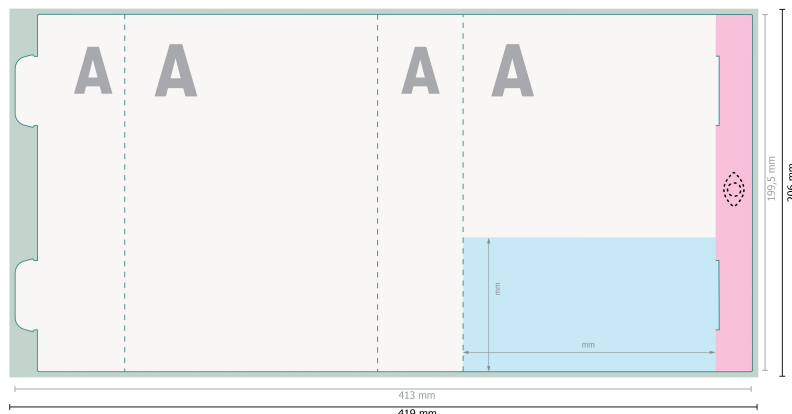

POLYCLEAN ActiveTowel® Sports, 130 x 70 cm

Paper case

Do not place any important information here.

Dataformat (incl. 3 mm bleed):

41,9 x 20,6 cm

Trimmed size:

41,3 x 19,95 cm

bleed:

3 mm

Safety margin:

5 mm

Maintaining space between the text/information and the edge of the trimmed format prevents undesirable cuts.

Explanation of symbols

- Bleed
- Reading direction
- Trimmed size
- Data format
- Limited visibility area
- Creasing/Folding

Please note:

Allow for trim allowance and safety margin according to instructions.

Arrange background graphics, images or graphics up to the edge of the data format.

Tolerances may occur during production due to cutting, punching and folding processes.

Printing data: Instructions and templates can be found under the menu item *Printing data* at www.onlineprinters.com