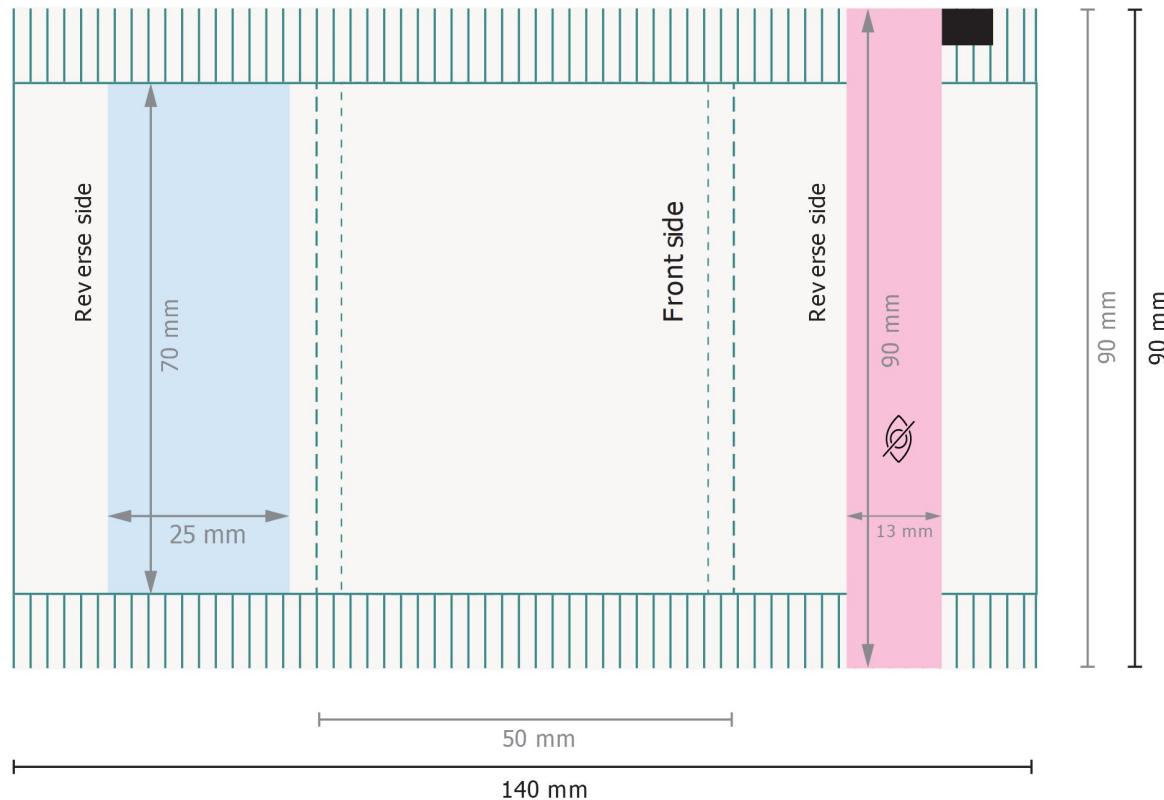

Christmas biscuits

Cinnamon stars

■ Area for content information.

Data format:
14 x 9 cm

Trimmed size (closed):
5 x 9 cm

Safety margin:
4 mm
Maintaining space between the text/information and the edge of the trimmed format prevents undesirable cuts.

Please note:

Allow for trim allowance and safety margin according to instructions.

Arrange background graphics, images or graphics up to the edge of the data format.

Tolerances may occur during production due to cutting, punching and folding processes.

Printing data: Instructions and templates can be found under the menu item *Printing data* at www.onlineprinters.com

Explanation of symbols

— Trimmed size

— Data format

■ invisible