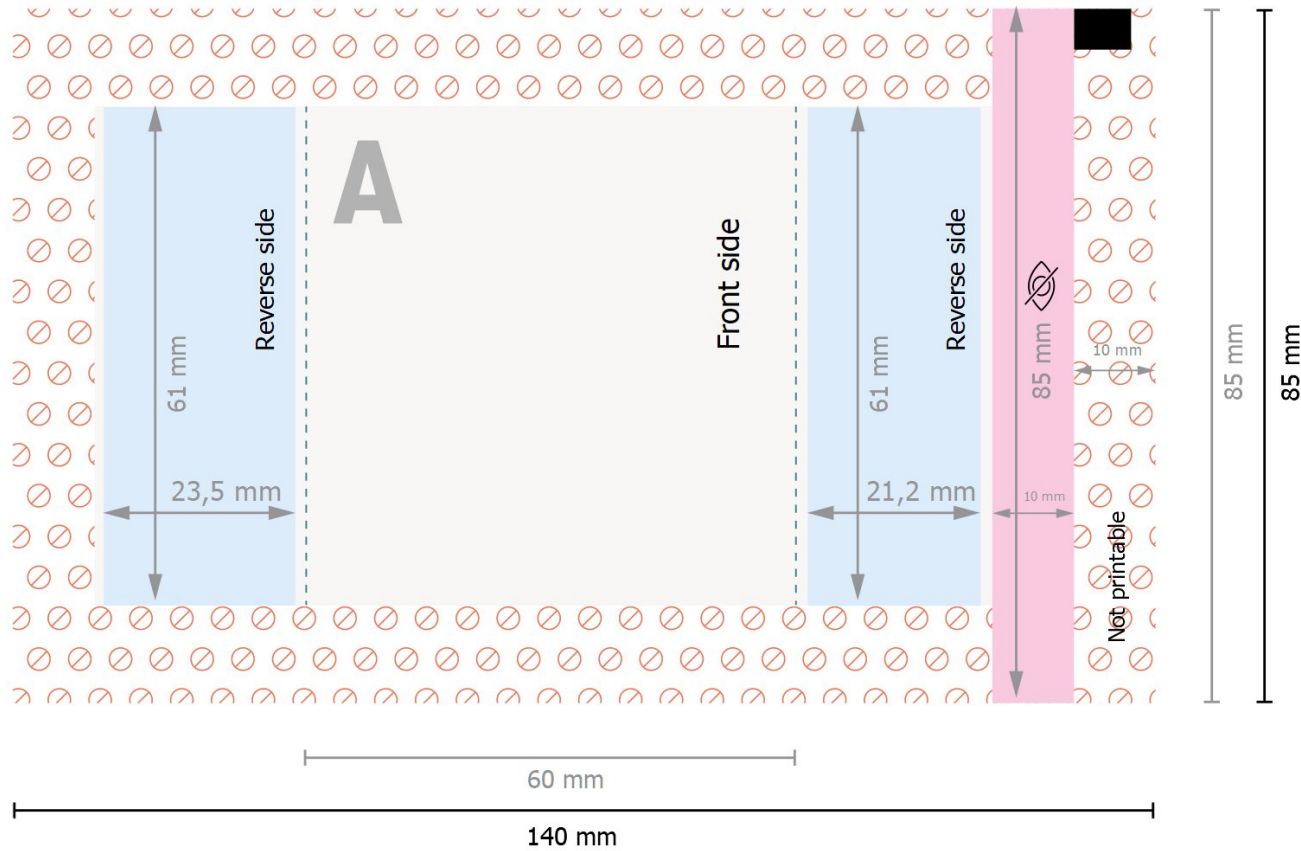

# Vegan fruit gum bears

■ Area for content information.

**Data format:**  
14 x 8,5 cm

**Trimmed size (closed):**  
6 x 8,5 cm

**Safety margin:**  
4 mm  
Maintaining space between the text/information and the edge of the trimmed format prevents undesirable cuts.

## Explanation of symbols

**A** Reading direction

— Trimmed size

— Data format

⊘ Not printable

⊘ invisible

### Please note:

Allow for trim allowance and safety margin according to instructions.

Arrange background graphics, images or graphics up to the edge of the data format.

Tolerances may occur during production due to cutting, punching and folding processes.