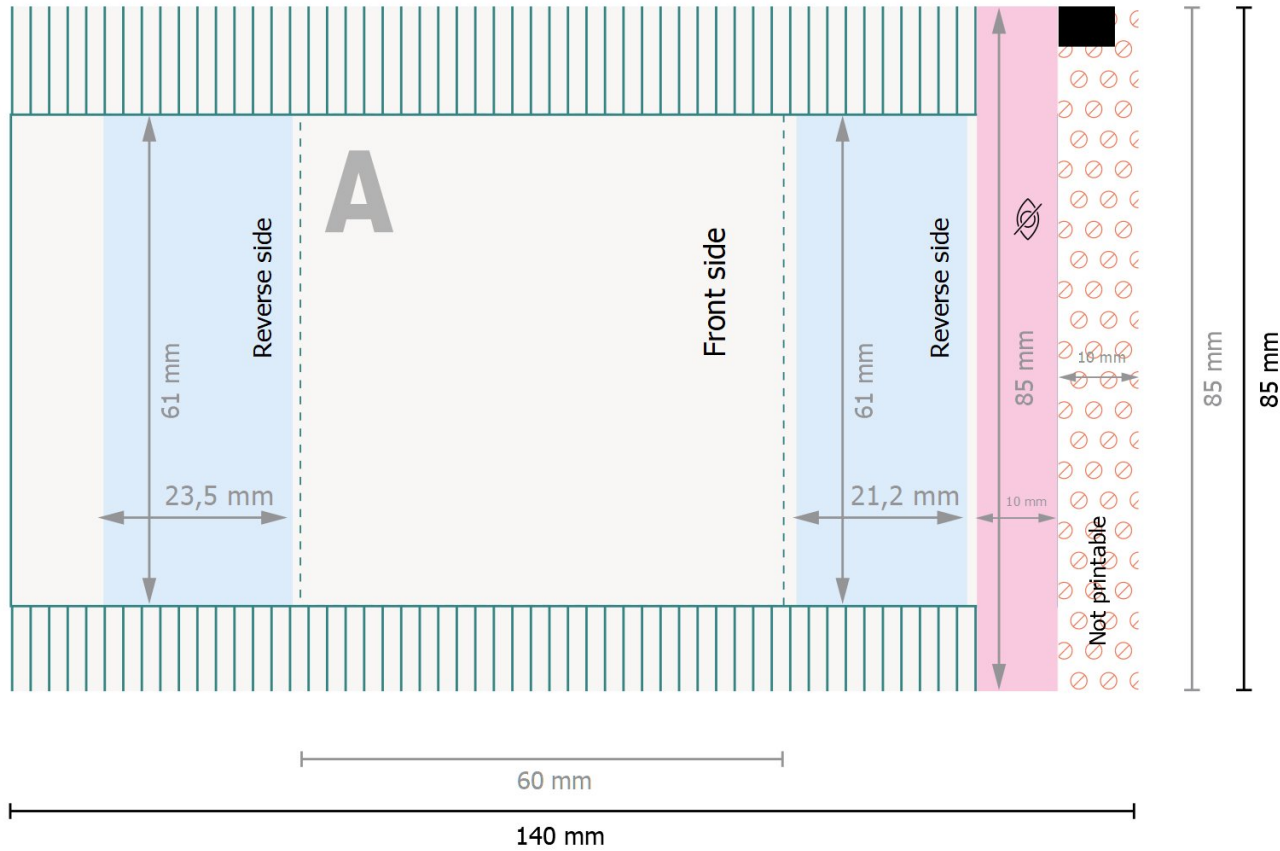

Vegan fruit gum bears

■ Area for content information.

Data format:
14 x 8,5 cm

Trimmed size (closed):
6 x 8,5 cm

Safety margin:
4 mm
Maintaining space between the text/information and the edge of the trimmed format prevents undesirable cuts.

Explanation of symbols

A Reading direction

— Trimmed size

— Data format

⊘ Not printable

👁️ invisible

Please note:

Allow for trim allowance and safety margin according to instructions.

Arrange background graphics, images or graphics up to the edge of the data format.

Tolerances may occur during production due to cutting, punching and folding processes.

Printing data: Instructions and templates can be found under the menu item *Printing data* at www.onlineprinters.com