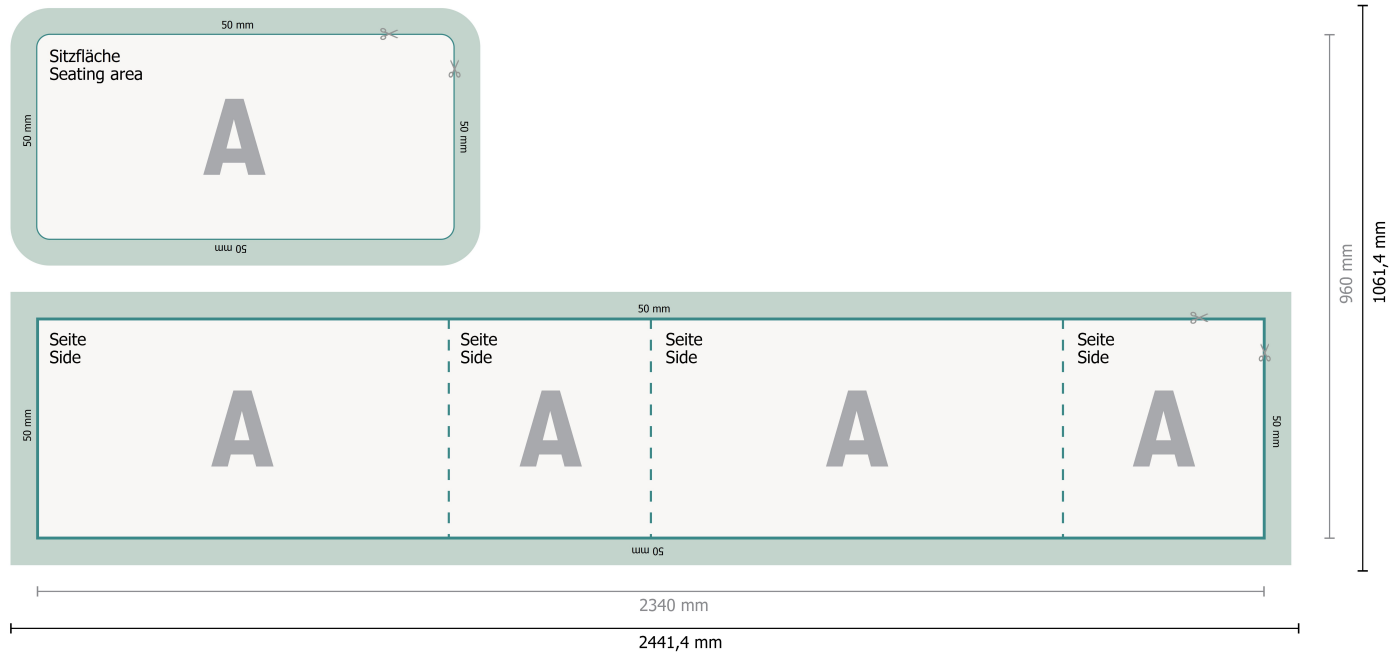

Cube seats for 2 people

Dataformat (incl. inlay):
244,14 x 106,14 cm

Trimmed size:
234 x 96 cm

Please remove the die line from the download template before generating your printfiles.
Please provide a second file (view file) to specify the position of the die line.

Explanation of symbols

-  Reading direction
-  Trimmed size
-  Data format
-  We will cut/perforate your product here
-  inlay
-  Creasing/Folding

Please note:

Allow for trim allowance and safety margin according to instructions.

Arrange background graphics, images or graphics up to the edge of the data format.

Tolerances may occur during production due to cutting, punching and folding processes.

Printing data: Instructions and templates can be found under the menu item *Printing data* at www.onlineprinters.com