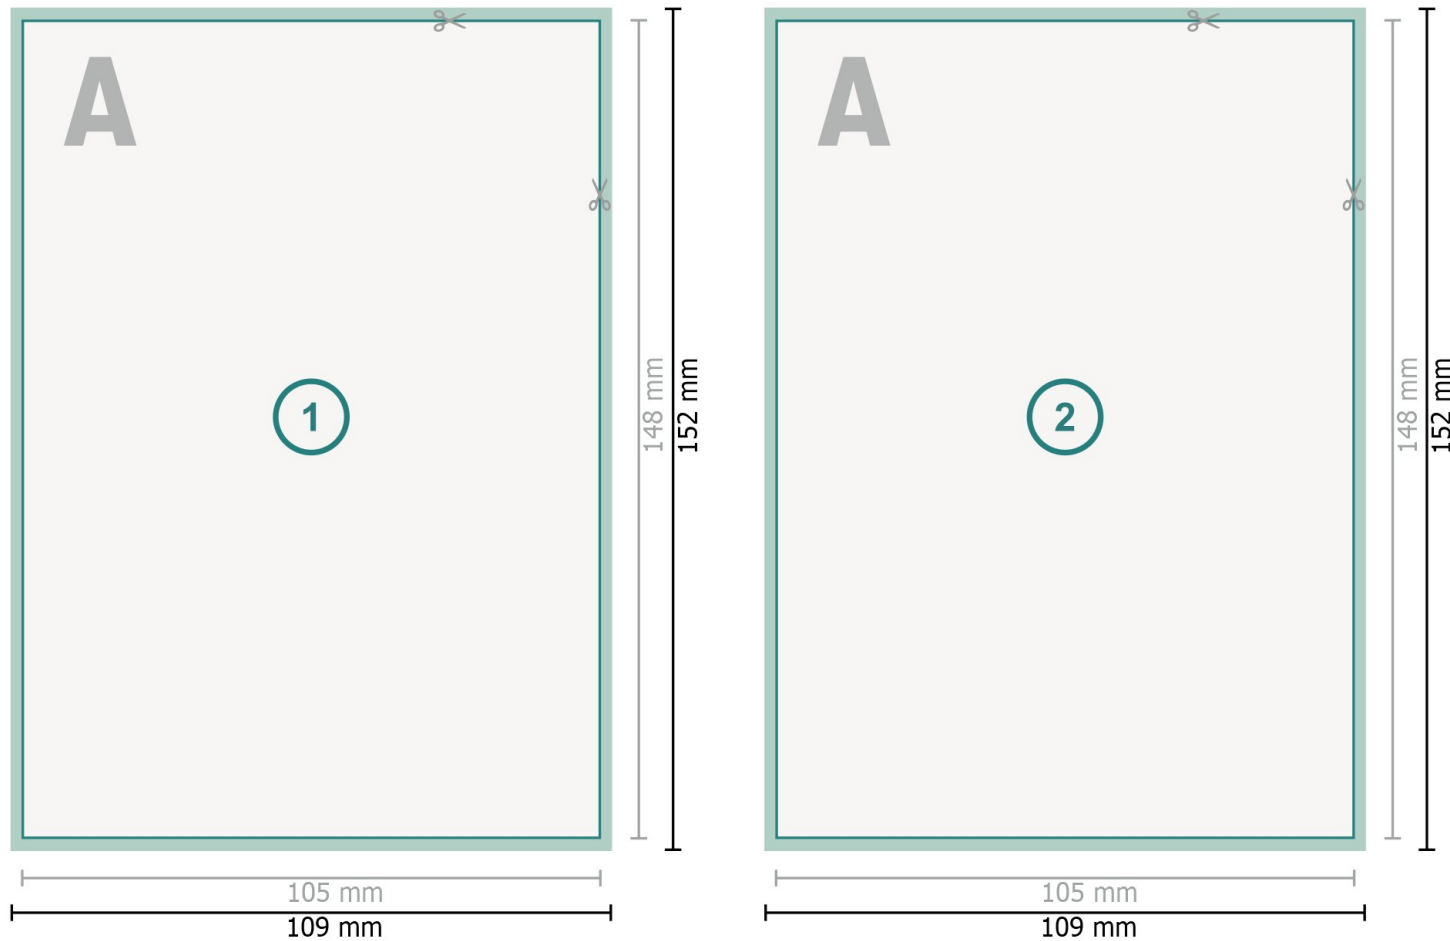

# Postcards with spot relief varnish, A6

**Dataformat (incl. mm bleed):**  
10,9 x 15,2 cm

**bleed:**  
mm

**Trimmed size:**  
10,5 x 14,8 cm

**Safety margin:**  
4 mm  
Maintaining space between the text/information and the edge of the trimmed format prevents undesirable cuts.

## Please note:

Allow for trim allowance and safety margin according to instructions.

Arrange background graphics, images or graphics up to the edge of the data format.

Tolerances may occur during production due to cutting, punching and folding processes.

## Explanation of symbols

 Bleed

 Reading direction

 Trimmed size

 Data format