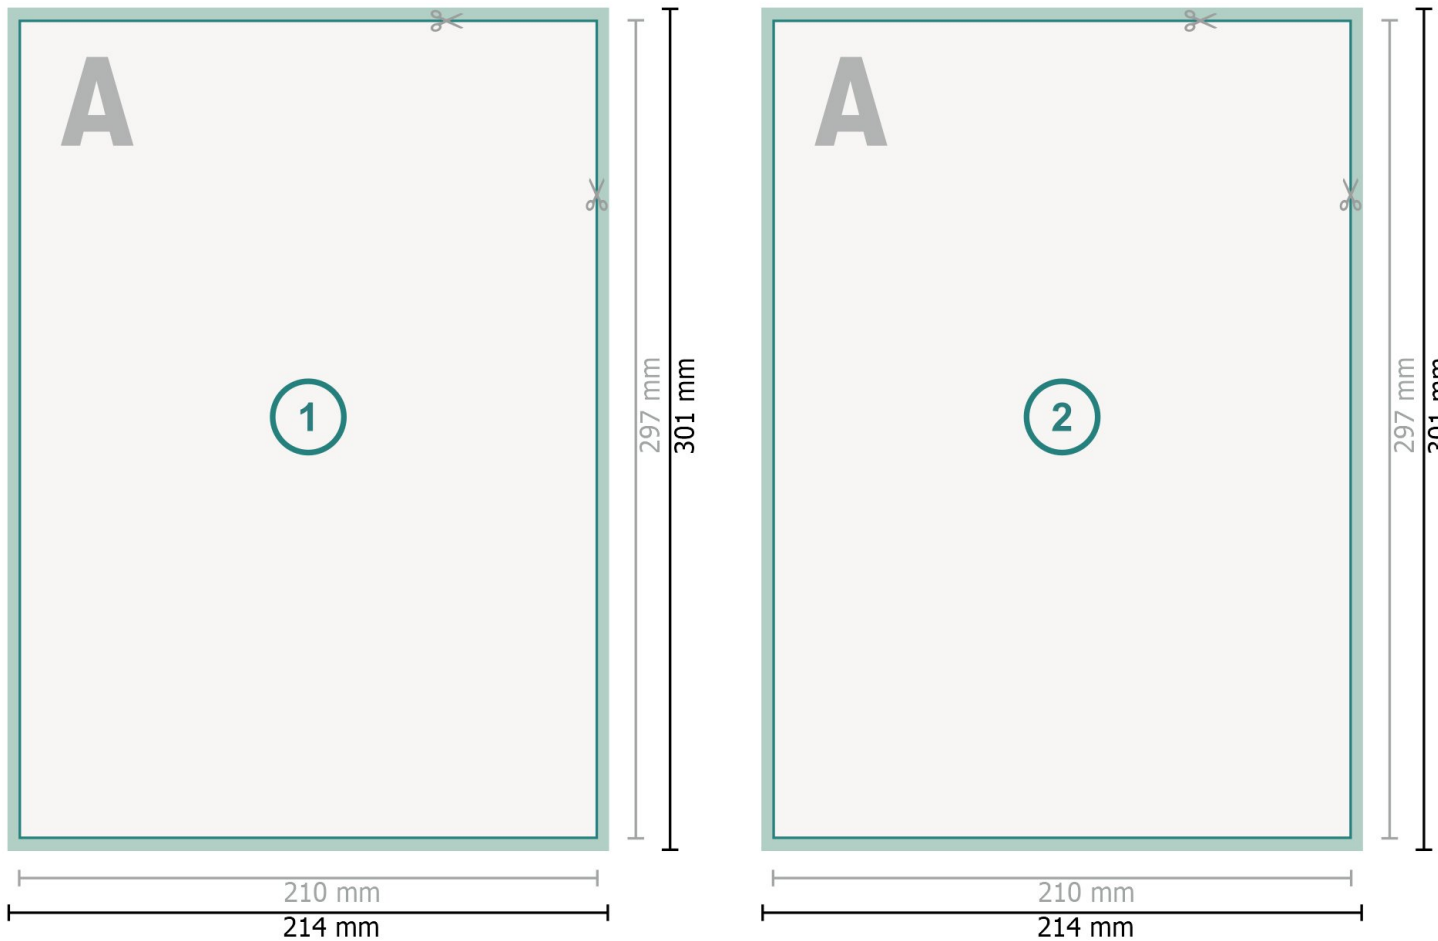

Postcards with spot relief varnish, A4

Dataformat (incl. mm bleed):

21,4 x 30,1 cm

bleed:

mm

Trimmed size:

21 x 29,7 cm

Safety margin:

4 mm

Maintaining space between the text/information and the edge of the trimmed format prevents undesirable cuts.

Please note:

Allow for trim allowance and safety margin according to instructions.

Arrange background graphics, images or graphics up to the edge of the data format.

Tolerances may occur during production due to cutting, punching and folding processes.

Printing data: Instructions and templates can be found under the menu item *Printing data* at www.onlineprinters.com

Explanation of symbols

 Bleed

 Reading direction

 Trimmed size

 Data format