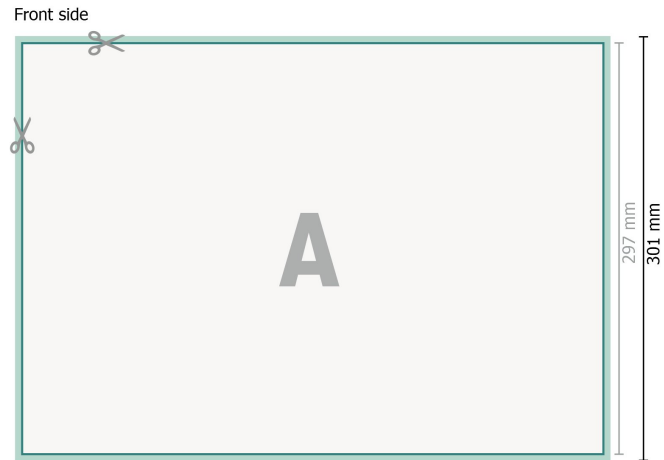

# NCR pads, landscape, A3

**Dataformat (incl. 2 mm bleed):**

42,4 x 30,1 cm

**bleed:**

2 mm

**Trimmed size:**

42 x 29,7 cm

**Safety margin:**

4 mm

Maintaining space between the text/information and the edge of the trimmed format prevents undesirable cuts.

**Please note:**

Allow for trim allowance and safety margin according to instructions.

Arrange background graphics, images or graphics up to the edge of the data format.

**Explanation of symbols**

 Bleed

 Reading direction

 Trimmed size

 Data format