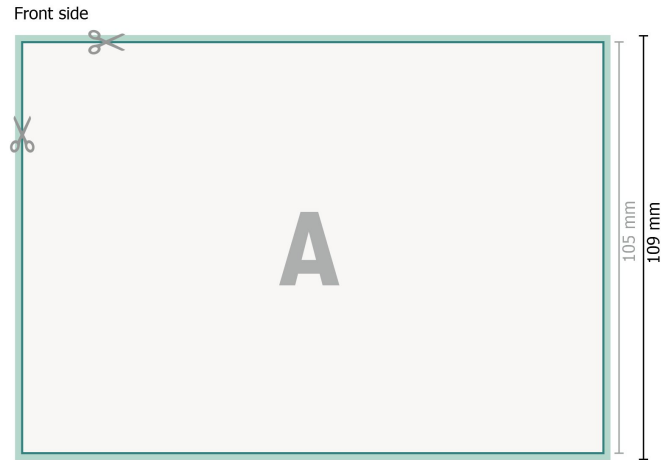

NCR pads, landscape, A6

Dataformat (incl. 2 mm bleed):

15,2 x 10,9 cm

bleed:

2 mm

Trimmed size:

14,8 x 10,5 cm

Safety margin:

4 mm

Maintaining space between the text/information and the edge of the trimmed format prevents undesirable cuts.

Please note:

Allow for trim allowance and safety margin according to instructions.

Arrange background graphics, images or graphics up to the edge of the data format.

Explanation of symbols

 Bleed

 Reading direction

 Trimmed size

 Data format