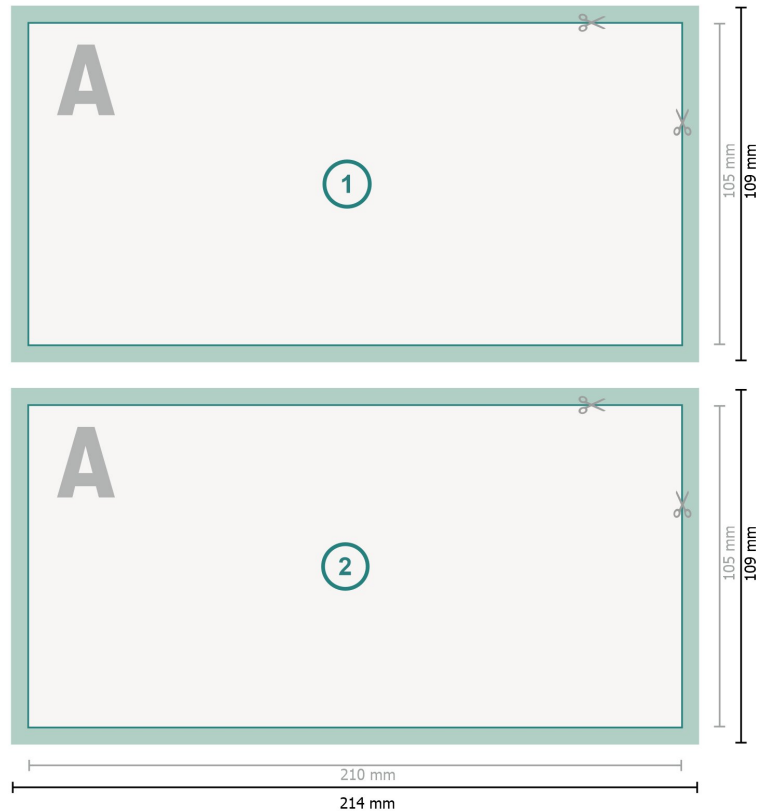

Selbstdurchschreibe-Sätze, Querformat, DL, 4/1-farbig

Dataformat (incl. 2 mm bleed):

21,4 x 10,9 cm

bleed:

2 mm

Trimmed size:

21 x 10,5 cm

Safety margin:

4 mm

Maintaining space between the text/information and the edge of the trimmed format prevents undesirable cuts.

Please note:

Allow for trim allowance and safety margin according to instructions.

Arrange background graphics, images or graphics up to the edge of the data format.

Tolerances may occur during production due to cutting, punching and folding processes.

Printing data: Instructions and templates can be found under the menu item *Printing data* at www.onlineprinters.com

Explanation of symbols

 Bleed

 Reading direction

 Trimmed size

 Data format