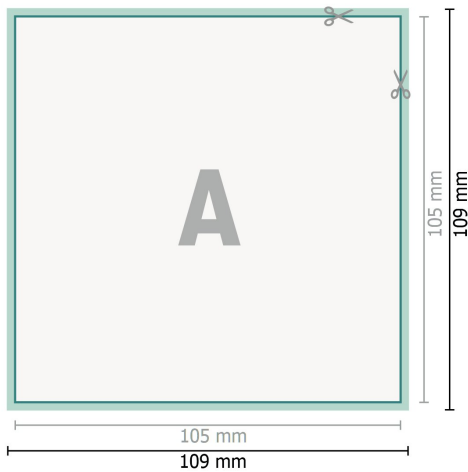

Wedding cards, A6 square

2 pages, 300 gsm art print paper

Front side

Reverse side

Dataformat (incl. 2 mm bleed):

10,9 x 10,9 cm

bleed:

2 mm

Trimmed size:

10,5 x 10,5 cm

Safety margin:

4 mm

Maintaining space between the text/information and the edge of the trimmed format prevents undesirable cuts.

Explanation of symbols

-  Bleed
-  Reading direction
-  Trimmed size
-  Data format
-  We will cut/perforate your product here

Please note:

Allow for trim allowance and safety margin according to instructions.

Arrange background graphics, images or graphics up to the edge of the data format.

Tolerances may occur during production due to cutting, punching and folding processes.