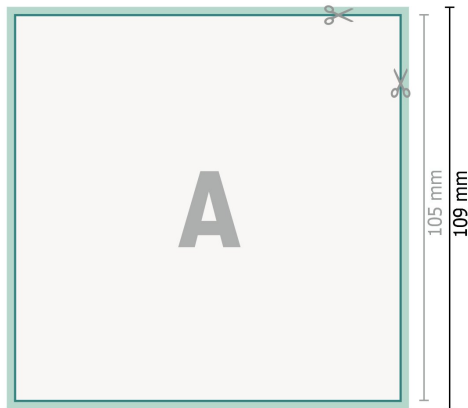

Wedding cards, A6 square

2 pages, 300 gsm art print paper

Front side

Reverse side

Dataformat (incl. 2 mm bleed):

10,9 x 10,9 cm

bleed:

2 mm

Trimmed size:

10,5 x 10,5 cm

Safety margin:

4 mm

Maintaining space between the text/information and the edge of the trimmed format prevents undesirable cuts.

Explanation of symbols

-  Bleed
-  Reading direction
-  Trimmed size
-  Data format
-  We will cut/perforate your product here

Please note:

Allow for trim allowance and safety margin according to instructions.

Arrange background graphics, images or graphics up to the edge of the data format.

Tolerances may occur during production due to cutting, punching and folding processes.