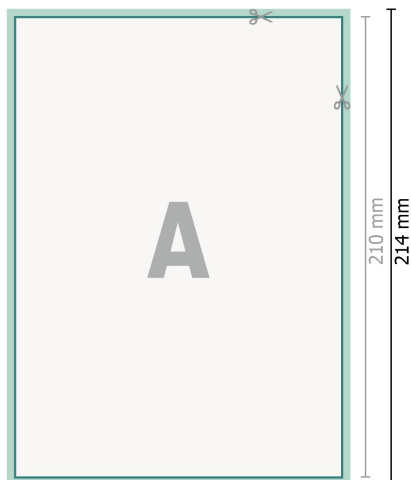

Wedding cards portrait, A5

2 pages, 300 gsm art print paper

Front side

Dataformat (incl. 2 mm bleed):

15,2 x 21,4 cm

bleed:

2 mm

Trimmed size:

14,8 x 21 cm

Safety margin:

4 mm

Maintaining space between the text/information and the edge of the trimmed format prevents undesirable cuts.

Reverse side

Explanation of symbols

 Bleed

 Reading direction

 Trimmed size

 Data format

 We will cut/perforate your product here

Please note:

Allow for trim allowance and safety margin according to instructions.

Arrange background graphics, images or graphics up to the edge of the data format.