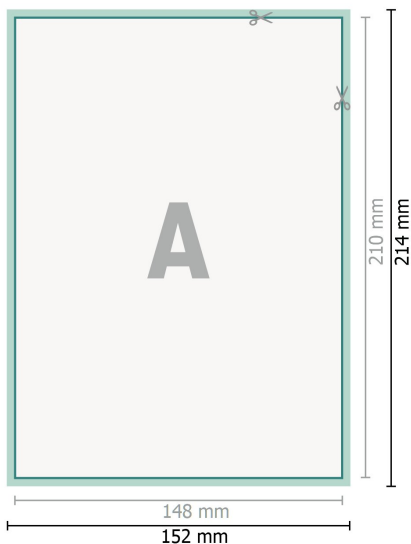

Wedding cards portrait, A5

2 pages, 300 gsm art print paper

Front side

Dataformat (incl. 2 mm bleed):

15,2 x 21,4 cm

bleed:

2 mm

Trimmed size:

14,8 x 21 cm

Safety margin:

4 mm

Maintaining space between the text/information and the edge of the trimmed format prevents undesirable cuts.

Reverse side

Explanation of symbols

 Bleed

 Reading direction

 Trimmed size

 Data format

 We will cut/perforate your product here

Please note:

Allow for trim allowance and safety margin according to instructions.

Arrange background graphics, images or graphics up to the edge of the data format.