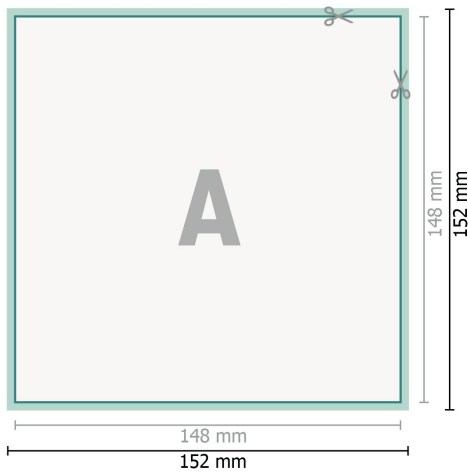

# Wedding cards, A5 square

2 pages, 300 gsm art print paper

Front side

Reverse side

**Dataformat (incl. 2 mm bleed):**

15,2 x 15,2 cm

**bleed:**

2 mm

**Trimmed size:**

14,8 x 14,8 cm

**Safety margin:**

4 mm

Maintaining space between the text/information and the edge of the trimmed format prevents undesirable cuts.

## Explanation of symbols

 Bleed

 Reading direction

 Trimmed size

 Data format

 We will cut/perforate your product here

## Please note:

Allow for trim allowance and safety margin according to instructions.

Arrange background graphics, images or graphics up to the edge of the data format.

Tolerances may occur during production due to cutting, punching and folding processes.