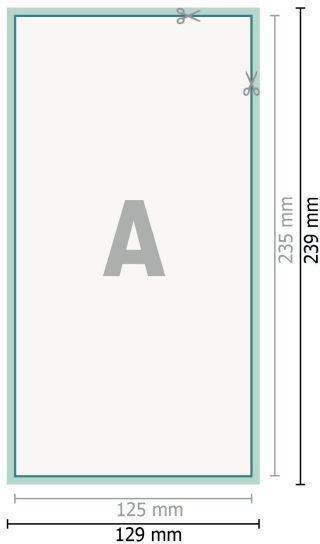

Wedding cards portrait, 12.5 x 23.5 cm

2 pages, 300 gsm art print paper

Front side

Reverse side

Dataformat (incl. 2 mm bleed):

12,9 x 23,9 cm

bleed:

2 mm

Trimmed size:

12,5 x 23,5 cm

Safety margin:

4 mm

Maintaining space between the text/information and the edge of the trimmed format prevents undesirable cuts.

Explanation of symbols

 Bleed

 Reading direction

 Trimmed size

 Data format

 We will cut/perforate your product here

Please note:

Allow for trim allowance and safety margin according to instructions.

Arrange background graphics, images or graphics up to the edge of the data format.