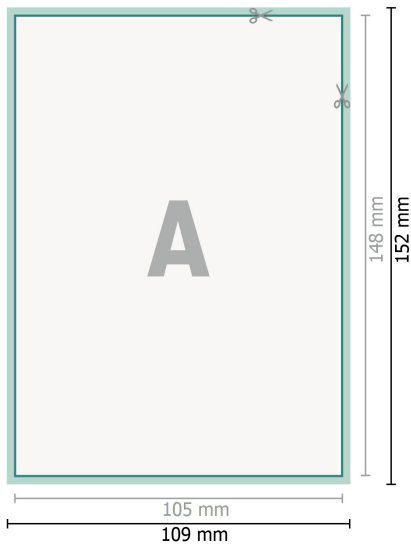

Wedding cards portrait, A6

2 pages, 300 gsm art print paper

Front side

Dataformat (incl. 2 mm bleed):

10,9 x 15,2 cm

bleed:

2 mm

Trimmed size:

10,5 x 14,8 cm

Safety margin:

4 mm

Maintaining space between the text/information and the edge of the trimmed format prevents undesirable cuts.

Reverse side

Explanation of symbols

 Bleed

 Reading direction

 Trimmed size

 Data format

 We will cut/perforate your product here

Please note:

Allow for trim allowance and safety margin according to instructions.

Arrange background graphics, images or graphics up to the edge of the data format.