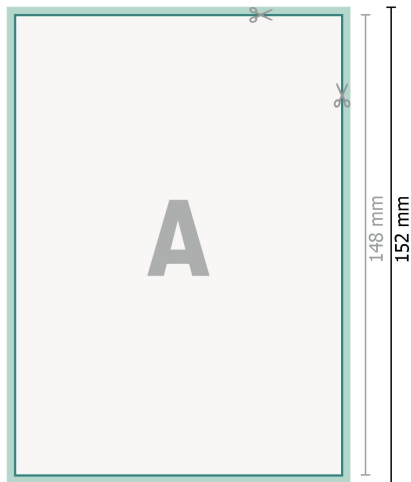

Wedding cards portrait, A6

2 pages, 300 gsm art print paper

Front side

Dataformat (incl. 2 mm bleed):

10,9 x 15,2 cm

bleed:

2 mm

Trimmed size:

10,5 x 14,8 cm

Safety margin:

4 mm

Maintaining space between the text/information and the edge of the trimmed format prevents undesirable cuts.

Reverse side

Explanation of symbols

 Bleed

 Reading direction

 Trimmed size

 Data format

 We will cut/perforate your product here

Please note:

Allow for trim allowance and safety margin according to instructions.

Arrange background graphics, images or graphics up to the edge of the data format.