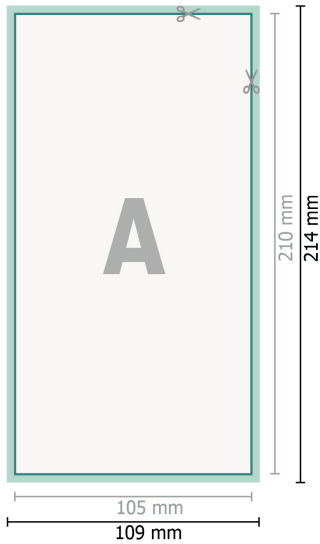

Wedding cards portrait, DL

2 pages, 300 gsm art print paper

Front side

Reverse side

Dataformat (incl. 2 mm bleed):

10,9 x 21,4 cm

bleed:

2 mm

Trimmed size:

10,5 x 21 cm

Safety margin:

4 mm

Maintaining space between the text/information and the edge of the trimmed format prevents undesirable cuts.

Explanation of symbols

-  Bleed
-  Reading direction
-  Trimmed size
-  Data format
-  We will cut/perforate your product here

Please note:

Allow for trim allowance and safety margin according to instructions.

Arrange background graphics, images or graphics up to the edge of the data format.

Tolerances may occur during production due to cutting, punching and folding processes.