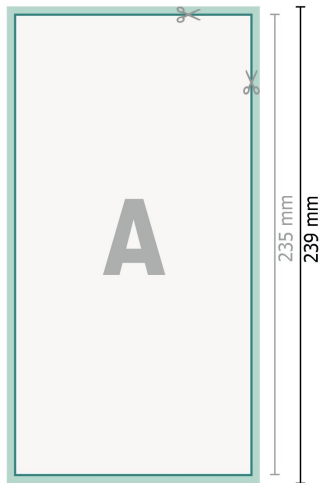

Wedding cards portrait, 12.5 x 23.5 cm

2 pages, 300 gsm art print paper

Front side

Reverse side

Dataformat (incl. 2 mm bleed):

12,9 x 23,9 cm

bleed:

2 mm

Trimmed size:

12,5 x 23,5 cm

Safety margin:

4 mm

Maintaining space between the text/information and the edge of the trimmed format prevents undesirable cuts.

Explanation of symbols

 Bleed

 Reading direction

 Trimmed size

 Data format

 We will cut/perforate your product here

Please note:

Allow for trim allowance and safety margin according to instructions.

Arrange background graphics, images or graphics up to the edge of the data format.