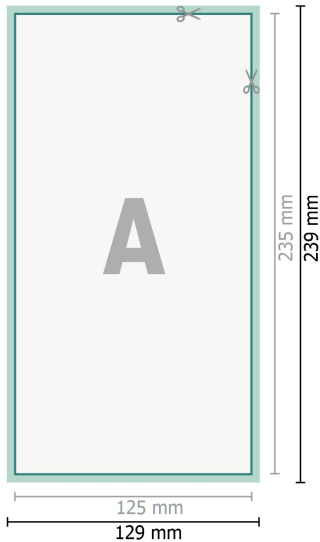

Wedding cards portrait, 12.5 x 23.5 cm

2 pages, 300 gsm art print paper

Front side

Reverse side

Dataformat (incl. 2 mm bleed):

12,9 x 23,9 cm

bleed:

2 mm

Trimmed size:

12,5 x 23,5 cm

Safety margin:

4 mm

Maintaining space between the text/information and the edge of the trimmed format prevents undesirable cuts.

Explanation of symbols

 Bleed

 Reading direction

 Trimmed size

 Data format

 We will cut/perforate your product here

Please note:

Allow for trim allowance and safety margin according to instructions.

Arrange background graphics, images or graphics up to the edge of the data format.