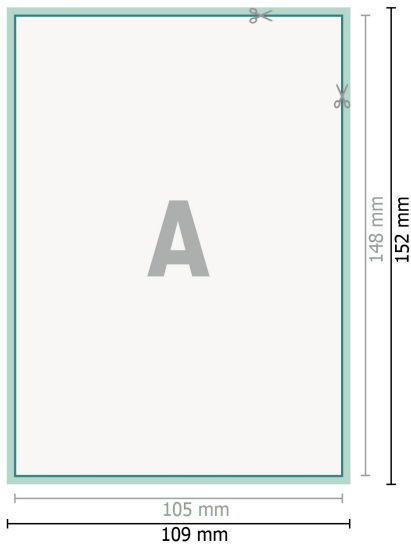

# Wedding cards portrait, A6

2 pages, 300 gsm art print paper

Front side

Reverse side

**Dataformat (incl. 2 mm bleed):**

10,9 x 15,2 cm

**bleed:**

2 mm

**Trimmed size:**

10,5 x 14,8 cm

**Safety margin:**

4 mm

Maintaining space between the text/information and the edge of the trimmed format prevents undesirable cuts.

## Explanation of symbols

 Bleed

 Reading direction

 Trimmed size

 Data format

 We will cut/perforate your product here

## Please note:

Allow for trim allowance and safety margin according to instructions.

Arrange background graphics, images or graphics up to the edge of the data format.

Tolerances may occur during production due to cutting, punching and folding processes.