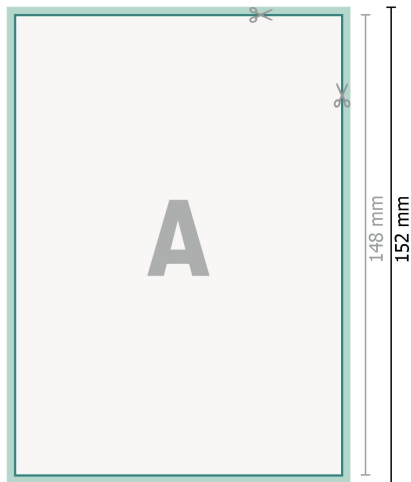

# Wedding cards portrait, A6

2 pages, 300 gsm art print paper

Front side

Reverse side

**Dataformat (incl. 2 mm bleed):**

10,9 x 15,2 cm

**bleed:**

2 mm

**Trimmed size:**

10,5 x 14,8 cm

**Safety margin:**

4 mm

Maintaining space between the text/information and the edge of the trimmed format prevents undesirable cuts.

## Explanation of symbols

 Bleed

 Reading direction

 Trimmed size

 Data format

 We will cut/perforate your product here

## Please note:

Allow for trim allowance and safety margin according to instructions.

Arrange background graphics, images or graphics up to the edge of the data format.

Tolerances may occur during production due to cutting, punching and folding processes.